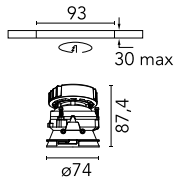

Kap Ø 80 Adjustable Optic Flood

■ 03.4541.74 - Black

Recessed luminaire with LED light source. Power supply not included. Diffusing lens included.