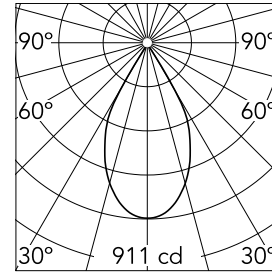

Kap Ø 80 Adjustable Optic Flood

■ 03.4541.74 - Black

Recessed luminaire with LED light source. Power supply not included. Diffusing lens included.

Main specifications

Number of heads	1	Net lumen (lm)	598
Lamp category	LED	Mountings	Ceiling recessed
Power (W)	9.2W	Environment	Indoor dry location
CCT (K)	2700K		
CRI	90		

Optical

Lighting type	Direct
LED type	LED array
Light distribution	Symmetric
Optical type	Flood
Beam angle (°)	55
Beam angle C90-270 (°)	55
Efficiency (lm/W)	65

Beam Angle: 55°

h(m)	E(lx)	D(m)
1	911	1.04
2	228	2.08
3	101	3.12
4	57	4.16
5	36	5.20

Physical

Color	Black	Rotation (°)	360
Orientation	Adjustable	Spot diameter (mm)	74
Recessed depth (mm)	91		
Weight (kg)	0.24		
Tilt (°)	20		

Note

Diffusing lens included.

Kap Ø 80 Adjustable Optic Flood

Continuous current power supply, dimmable Casambi 220/240V-50/60Hz, 300mA-16W / 350mA-18,5W / 400mA-21,5W / 450mA-24W / 500mA-27W / 600mA-32W / 650mA-35W / 700mA-36W / 750/800/900/1000/1050mA – 38W
60.9207