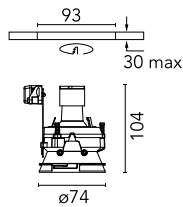

## Kap Ø 80 Adjustable

■ 03.4237.GL - Gold

Recessed luminaire with main voltage source.

### Physical

Color	Gold	Rotation (°)	360
Orientation	Adjustable	Spot diameter (mm)	74
Recessed depth (mm)	155		
Weight (kg)	0.12		
Tilt (°)	20		