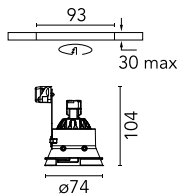

Kap Ø 80 Adjustable

■ 03.4236.74 - Black

Recessed 12V lamp luminaire. Remote transformer not included.

Recessed 12V lamp luminaire. Remote transformer not included.

Main specifications

Number of heads	1
Lamp category	Halogen
Power (W)	8W Max
Mountings	Ceiling recessed
Environment	Indoor

Physical

Color	Black	Rotation (°)	360
Orientation	Adjustable	Spot diameter (mm)	74
Recessed depth (mm)	120		
Weight (kg)	0.12		
Tilt (°)	20		

Note

Not suitable for lens accessories.

Kap Ø 80 Adjustable

12V Electronic Transformer 20-70W for
LED Bulbs and Halogen Lamps
60.9398