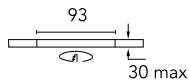

Kap Ø 50 Fixed Optic Medium

■ 05.7301.74 - Black

Recessed luminaire with LED light source. Power supply not included. Remote power supply to be installed in an accessible place.