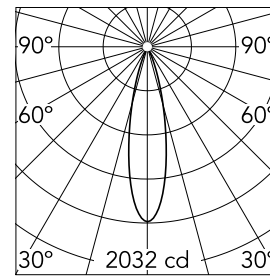

### Main specifications

|                        |       |                       |                     |
|------------------------|-------|-----------------------|---------------------|
| <b>Number of heads</b> | 1     | <b>Net lumen (lm)</b> | 488                 |
| <b>Lamp category</b>   | LED   | <b>Mountings</b>      | Ceiling recessed    |
| <b>Power (W)</b>       | 7.5W  | <b>Environment</b>    | Indoor dry location |
| <b>CCT (K)</b>         | 2700K |                       |                     |
| <b>CRI</b>             | 90    |                       |                     |

### Optical

|                               |           |
|-------------------------------|-----------|
| <b>Lighting type</b>          | Direct    |
| <b>LED type</b>               | LED array |
| <b>Light distribution</b>     | Symmetric |
| <b>Optical type</b>           | Medium    |
| <b>Beam angle (°)</b>         | 24        |
| <b>Beam angle C90-270 (°)</b> | 24        |
| <b>Efficiency (lm/W)</b>      | 56        |

### Physical

|                            |            |                           |     |
|----------------------------|------------|---------------------------|-----|
| <b>Color</b>               | White      | <b>Rotation (°)</b>       | 360 |
| <b>Orientation</b>         | Adjustable | <b>Spot diameter (mm)</b> | 54  |
| <b>Recessed depth (mm)</b> | 100        |                           |     |
| <b>Weight (kg)</b>         | 0,162      |                           |     |
| <b>Tilt (°)</b>            | 20         |                           |     |