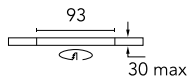

Kap Ø 50 Adjustable Optic Medium

05.7311.B1 - White

Recessed luminaire with LED light source. Power supply not included. Remote power supply to be installed in an accessible place.