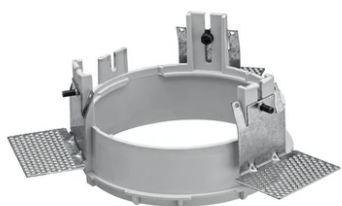

Kap Ø 145 Wall-Washer Dali

■ 03.4589.GL.DA - Gold

Recessed luminaire with LED light source. Remote electronic transformer 220/240V included.

*NO TRIM
**TRIM

Main specifications

Number of heads	1	Net lumen (lm)	1131
Lamp category	LED	Mountings	Ceiling recessed
Power (W)	17W	Environment	Indoor dry location
CCT (K)	2700K		
CRI	90		

Physical

Color	Gold
Orientation	Fixed
Weight (kg)	0.94
Spot diameter (mm)	145

Note

Pre-installation frame. To be ordered separately.

Kap Ø 145 Wall-Washer Dali

Installation Frame No Trim
08.8251.00

Installation Frame Trim
08.8491.14

Installation Frame Trim
08.8491.BU

Installation Frame Trim
08.8491.GL

Installation Frame Trim
08.8491.30