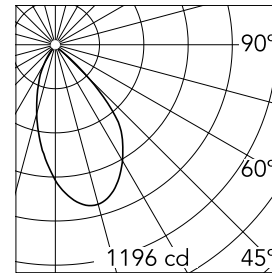

Kap Ø 145 Wall-Washer Dali

■ 03.4589.GL.DA - Gold

Recessed luminaire with LED light source. Remote electronic transformer 220/240V included.

*NO TRIM
**TRIM

Main specifications

Number of heads	1	Net lumen (lm)	1131
Lamp category	LED	Mountings	Ceiling recessed
Power (W)	17W	Environment	Indoor dry location
CCT (K)	2700K		
CRI	90		

Optical

Lighting type	Indirect, Direct
LED type	LED array
Light distribution	Asymmetric
Optical type	Wall Washer
	Down
Beam angle (°)	55
Beam angle C90-270 (°)	59
Efficiency (lm/W)	66

Beam Angle: 54°

h(m)	E(lx)	D(m)
1	1196	1.13
2	299	2.26
3	133	3.39
4	75	4.52
5	48	5.65

Physical

Color	Gold
Orientation	Fixed
Weight (kg)	0.94
Spot diameter (mm)	145

Note

Pre-installation frame. To be ordered separately.

Kap Ø 145 Wall-Washer Dali

Installation Frame No Trim
08.8251.00

Installation Frame Trim
08.8491.14