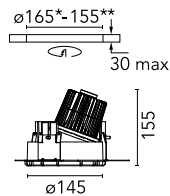

Kap Ø 145 Wall-Washer Dali

■ 03.4589.GL.DA - Gold

Recessed luminaire with LED light source. Remote electronic transformer 220/240V included.

*NO TRIM
**TRIM

Main specifications

Number of heads	1	Net lumen (lm)	1131
Lamp category	LED	Mountings	Ceiling recessed
Power (W)	17W	Environment	Indoor dry location
CCT (K)	2700K		
CRI	90		

Optical

Lighting type	Indirect, Direct
LED type	LED array
Light distribution	Asymmetric
Optical type	Wall Washer
	Down
Beam angle (°)	55
Beam angle C90-270 (°)	59
Efficiency (lm/W)	66

Beam Angle: 54°

h(m)	E(lx)	D(m)
1	1196	1.13
2	299	2.26
3	133	3.39
4	75	4.52
5	48	5.65

Physical

Color	Gold
Orientation	Fixed
Weight (kg)	0.94
Spot diameter (mm)	145

Note

Pre-installation frame. To be ordered separately.

Kap Ø 145 Wall-Washer Dali

Installation Frame No Trim
08.8251.00

Installation Frame Trim
08.8491.14