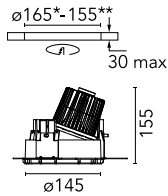

Kap Ø 145 Wall-Washer Dali

■ 03.4589.BU.DA - Blue

Recessed luminaire with LED light source. Remote electronic transformer 220/240V included.

*NO TRIM
**TRIM

Main specifications

Number of heads	1	CRI	90
Lamp category	LED	Net lumen (lm)	980
Power (W)	17W	Mountings	Ceiling recessed
System power (W)	17	Environment	Indoor dry location
CCT (K)	2700K		

Optical

Lighting type	Indirect, Direct
LED type	LED array
Light distribution	Asymmetric
Optical type	Wall Washer
	Down
Beam angle (°)	56
Beam angle C90-270 (°)	63
UGRL	18
Efficiency (lm/W)	57

Beam Angle: 56°

Physical

Color	Blue
Orientation	Fixed
Weight (kg)	0.94
Spot diameter (mm)	145
Lifespan (L70 B10)	L80B50

Note

Pre-installation frame. To be ordered separately.

Kap Ø 145 Wall-Washer Dali

Installation Frame No Trim
08.8251.00