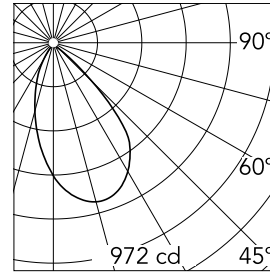

Kap Ø 145 Wall-Washer Dali

■ 03.4589.BU.DA - Blue

Recessed luminaire with LED light source. Remote electronic transformer 220/240V included.

*NO TRIM
**TRIM

Main specifications

Number of heads	1	CRI	90
Lamp category	LED	Net lumen (lm)	980
Power (W)	17W	Mountings	Ceiling recessed
System power (W)	17	Environment	Indoor dry location
CCT (K)	2700K		

Optical

Lighting type	Indirect, Direct
LED type	LED array
Light distribution	Asymmetric
Optical type	Wall Washer
	Down
Beam angle (°)	56
Beam angle C90-270 (°)	63
UGRL	18
Efficiency (lm/W)	57

Beam Angle: 56°

Physical

Color	Blue
Orientation	Fixed
Weight (kg)	0.94
Spot diameter (mm)	145
Lifespan (L70 B10)	L80B50

Note

Pre-installation frame. To be ordered separately.

Kap Ø 145 Wall-Washer Dali

Installation Frame No Trim
08.8251.00