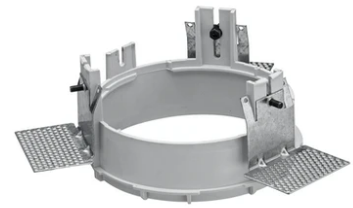

## Kap Ø 145 Wall-Washer Dali

03.4589.B1.DA - White

Recessed luminaire with LED light source. Remote electronic transformer 220/240V included.

\*NO TRIM  
\*\*TRIM

## Kap Ø 145 Wall-Washer Dali

---

Installation Frame Trim  
08.8491.GL

---

Installation Frame Trim  
08.8491.30

---

Installation Frame No Trim  
08.8251.00

---

Installation Frame Trim  
08.8491.14

---

Installation Frame Trim  
08.8491.BU