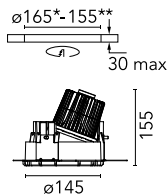

Kap Ø 145 Wall-Washer Dali

03.4589.B1.DA - White

Recessed luminaire with LED light source. Remote electronic transformer 220/240V included.

*NO TRIM
**TRIM