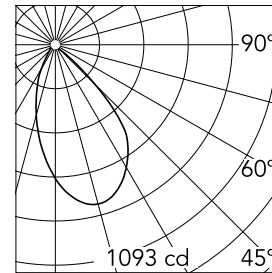

### Main specifications

<b>Number of heads</b>	1	<b>Net lumen (lm)</b>	1189
<b>Lamp category</b>	LED	<b>Mountings</b>	Ceiling recessed
<b>Power (W)</b>	17W	<b>Environment</b>	Indoor dry location
<b>CCT (K)</b>	2700K		
<b>CRI</b>	90		

### Optical

<b>Lighting type</b>	Indirect, Direct
<b>LED type</b>	LED array
<b>Light distribution</b>	Asymmetric
<b>Optical type</b>	Wall Washer
	Down
<b>Beam angle (°)</b>	56
<b>Beam angle C90-270 (°)</b>	62
<b>Efficiency (lm/W)</b>	69

<b>Beam Angle: 56°</b>		
<b>h(m)</b>	<b>E(lx)</b>	<b>D(m)</b>
1	1093	1.17
2	273	2.34
3	121	3.52
4	68	4.69
5	44	5.86

Luminous flux luminaire  
1189 lm (EXTREME CUT OFF)

### Physical

<b>Color</b>	White
<b>Orientation</b>	Fixed
<b>Weight (kg)</b>	0.94
<b>Spot diameter (mm)</b>	145