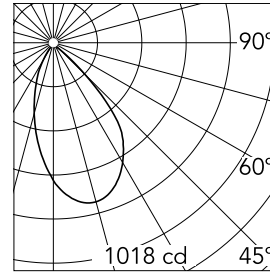

Kap Ø 145 Wall-Washer Dali

■ 03.4589.74.DA - Black

Recessed luminaire with LED light source. Remote electronic transformer 220/240V included.

*NO TRIM
**TRIM

Main specifications

Number of heads	1	CRI	90
Lamp category	LED	Net lumen (lm)	999
Power (W)	17W	Mountings	Ceiling recessed
System power (W)	17	Environment	Indoor dry location
CCT (K)	2700K		

Optical

Lighting type	Indirect, Direct
LED type	LED array
Light distribution	Asymmetric
Optical type	Wall Washer
	Down
Beam angle (°)	55
Beam angle C90-270 (°)	63
UGRL	18
Efficiency (lm/W)	58

Beam Angle:	55°
h(m)	E(lx) D(m)
1	1018 1.14
2	254 2.29
3	113 3.43
4	64 4.57
5	41 5.72

Physical

Color	Black
Orientation	Fixed
Weight (kg)	0.94
Spot diameter (mm)	145
Lifespan (L70 B10)	L80B50

Note

Pre-installation frame. To be ordered separately.

Kap Ø 145 Wall-Washer Dali

Installation Frame Trim
08.8491.BU