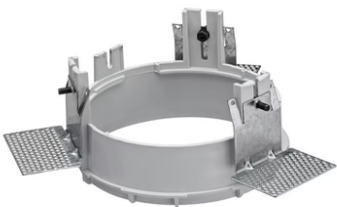

Kap Ø 145 Wall-Washer Dali

■ 03.4589.74.DA - Black

Recessed luminaire with LED light source. Remote electronic transformer 220/240V included.

*NO TRIM
**TRIM

Main specifications

Number of heads	1	CRI	90
Lamp category	LED	Net lumen (lm)	999
Power (W)	17W	Mountings	Ceiling recessed
System power (W)	17	Environment	Indoor dry location
CCT (K)	2700K		

Physical

Color	Black
Orientation	Fixed
Weight (kg)	0.94
Spot diameter (mm)	145
Lifespan (L70 B10)	L80B50

Note

Pre-installation frame. To be ordered separately.

Kap Ø 145 Wall-Washer Dali

Installation Frame Trim
08.8491.BU

Installation Frame Trim
08.8491.GL

Installation Frame Trim
08.8491.30

Installation Frame No Trim
08.8251.00

Installation Frame Trim
08.8491.14