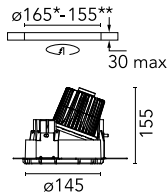

Kap Ø 145 Wall-Washer Dali

■ 03.4589.74.DA - Black

Recessed luminaire with LED light source. Remote electronic transformer 220/240V included.

*NO TRIM
**TRIM

Main specifications

Number of heads	1	CRI	90
Lamp category	LED	Net lumen (lm)	999
Power (W)	17W	Mountings	Ceiling recessed
System power (W)	17	Environment	Indoor dry location
CCT (K)	2700K		

Optical

Lighting type	Indirect, Direct
LED type	LED array
Light distribution	Asymmetric
Optical type	Wall Washer
	Down
Beam angle (°)	55
Beam angle C90-270 (°)	63
UGRL	18
Efficiency (lm/W)	58

Beam Angle:	55°
h(m)	E(lx) D(m)
1	1018 1.14
2	254 2.29
3	113 3.43
4	64 4.57
5	41 5.72

Physical

Color	Black
Orientation	Fixed
Weight (kg)	0.94
Spot diameter (mm)	145
Lifespan (L70 B10)	L80B50

Note

Pre-installation frame. To be ordered separately.

Kap Ø 145 Wall-Washer Dali

Installation Frame Trim
08.8491.BU