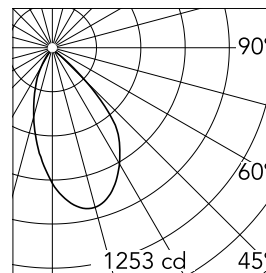

Kap Ø 145 Wall-Washer Dali

■ 03.4588.GL.DA - Gold

Recessed luminaire with LED light source. Remote electronic transformer 220/240V included.

*NO TRIM
**TRIM

Main specifications

Number of heads	1	CRI	90
Lamp category	LED	Net lumen (lm)	1185
Power (W)	17W	Mountings	Ceiling recessed
System power (W)	17	Environment	Indoor dry location
CCT (K)	3000K		

Optical

Lighting type	Indirect, Direct
LED type	LED array
Light distribution	Asymmetric
Optical type	Wall Washer
	Down
Beam angle (°)	55
Beam angle C90-270 (°)	59
UGRL	18
Efficiency (lm/W)	69

Beam Angle: 54°

Physical

Color	Gold
Orientation	Fixed
Weight (kg)	0.94
Spot diameter (mm)	145
Lifespan (L70 B10)	L80B50

Note

Pre-installation frame. To be ordered separately.

Kap Ø 145 Wall-Washer Dali

Installation Frame Trim
08.8491.GL