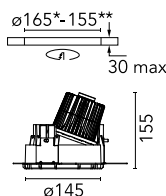

Kap Ø 145 Wall-Washer Dali

■ 03.4588.GL.DA - Gold

Recessed luminaire with LED light source. Remote electronic transformer 220/240V included.

*NO TRIM
**TRIM

Main specifications

Number of heads	1	CRI	90
Lamp category	LED	Net lumen (lm)	1185
Power (W)	17W	Mountings	Ceiling recessed
System power (W)	17	Environment	Indoor dry location
CCT (K)	3000K		

Optical

Lighting type	Indirect, Direct
LED type	LED array
Light distribution	Asymmetric
Optical type	Wall Washer
	Down
Beam angle (°)	55
Beam angle C90-270 (°)	59
UGRL	18
Efficiency (lm/W)	69

Beam Angle: 54°

Physical

Color	Gold
Orientation	Fixed
Weight (kg)	0.94
Spot diameter (mm)	145
Lifespan (L70 B10)	L80B50

Note

Pre-installation frame. To be ordered separately.

Kap Ø 145 Wall-Washer Dali

Installation Frame Trim
08.8491.GL