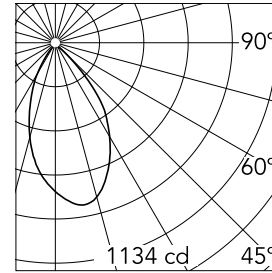

### Optical

<b>Lighting type</b>	Indirect, Direct
<b>LED type</b>	LED array
<b>Light distribution</b>	Asymmetric
<b>Optical type</b>	Wall Washer
	Down
<b>Beam angle (°)</b>	58
<b>Beam angle C90-270 (°)</b>	67
<b>Efficiency (lm/W)</b>	68

<b>Beam Angle:</b>	58°		
<b>h(m)</b>	<b>E(lx)</b>	<b>D(m)</b>	
1	1134	1.09	
2	284	2.18	
3	126	3.27	
4	71	4.36	
5	45	5.45	

Luminous flux luminaire  
1170 lm (EXTREME CUT OFF)

### Physical

<b>Color</b>	Copper
<b>Orientation</b>	Fixed
<b>Weight (kg)</b>	0.94
<b>Spot diameter (mm)</b>	145