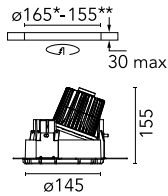

Kap Ø 145 Wall-Washer Dali

■ 03.4588.CU.DA - Copper

Recessed luminaire with LED light source. Remote electronic transformer 220/240V included.

*NO TRIM
**TRIM