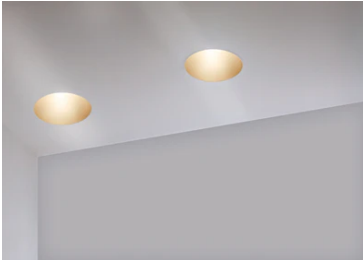

## Kap Ø 145 Wall-Washer Dali

■ 03.4588.CU.DA - Copper

Recessed luminaire with LED light source. Remote electronic transformer 220/240V included.

\*NO TRIM  
\*\*TRIM