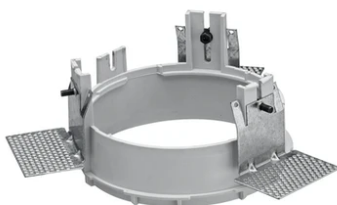

## Kap Ø 145 Wall-Washer Dali

■ 03.4588.CU.DA - Copper

Recessed luminaire with LED light source. Remote electronic transformer 220/240V included.

\*NO TRIM  
\*\*TRIM

## Kap Ø 145 Wall-Washer Dali

---

Installation Frame Trim  
08.8491.14

---

Installation Frame Trim  
08.8491.BU

---

Installation Frame Trim  
08.8491.GL

---

Installation Frame Trim  
08.8491.30

---

Installation Frame No Trim  
08.8251.00