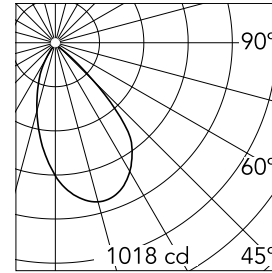

Kap Ø 145 Wall-Washer Dali

■ 03.4588.BU.DA - Blue

Recessed luminaire with LED light source. Remote electronic transformer 220/240V included.

Main specifications

Number of heads	1	Net lumen (lm)	1026
Lamp category	LED	Mountings	Ceiling recessed
Power (W)	17W	Environment	Indoor dry location
CCT (K)	3000K		
CRI	90		

Optical

Lighting type	Indirect, Direct
LED type	LED array
Light distribution	Asymmetric
Optical type	Wall Washer
	Down
Beam angle (°)	56
Beam angle C90-270 (°)	63
Efficiency (lm/W)	60

Beam Angle: 56°

h(m)	E(lx)	D(m)
1	1018	1.17
2	254	2.34
3	113	3.51
4	64	4.68
5	41	5.85

Physical

Color	Blue
Orientation	Fixed
Weight (kg)	0.94
Spot diameter (mm)	145

Note

Pre-installation frame. To be ordered separately.

*NO TRIM
**TRIM

Kap Ø 145 Wall-Washer Dali

Installation Frame Trim
08.8491.BU