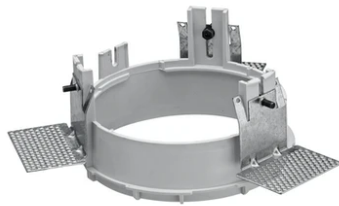

Kap Ø 145 Wall-Washer Dali

■ 03.4588.BU.DA - Blue

Recessed luminaire with LED light source. Remote electronic transformer 220/240V included.

Main specifications

Number of heads	1	Net lumen (lm)	1026
Lamp category	LED	Mountings	Ceiling recessed
Power (W)	17W	Environment	Indoor dry location
CCT (K)	3000K		
CRI	90		

Physical

Color	Blue
Orientation	Fixed
Weight (kg)	0.94
Spot diameter (mm)	145

Note

Pre-installation frame. To be ordered separately.

*NO TRIM
**TRIM

Kap Ø 145 Wall-Washer Dali

Installation Frame Trim
08.8491.BU

Installation Frame No Trim
08.8251.00

Installation Frame Trim
08.8491.GL

Installation Frame Trim
08.8491.30

Installation Frame Trim
08.8491.14