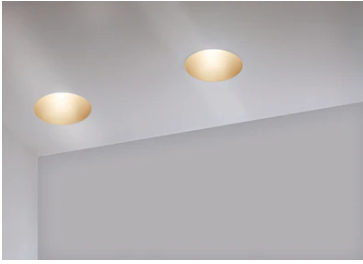

Kap Ø 145 Wall-Washer Dali

■ 03.4588.BU.DA - Blue

Recessed luminaire with LED light source. Remote electronic transformer 220/240V included.

Main specifications

Number of heads	1	Net lumen (lm)	1026
Lamp category	LED	Mountings	Ceiling recessed
Power (W)	17W	Environment	Indoor dry location
CCT (K)	3000K		
CRI	90		

Optical

Lighting type	Indirect, Direct
LED type	LED array
Light distribution	Asymmetric
Optical type	Wall Washer
	Down
Beam angle (°)	56
Beam angle C90-270 (°)	63
Efficiency (lm/W)	60

Beam Angle: 56°

h(m)	E(lx)	D(m)
1	1018	1.17
2	254	2.34
3	113	3.51
4	64	4.68
5	41	5.85

Physical

Color	Blue
Orientation	Fixed
Weight (kg)	0.94
Spot diameter (mm)	145

Note

Pre-installation frame. To be ordered separately.

*NO TRIM
**TRIM

Kap Ø 145 Wall-Washer Dali

Installation Frame Trim
08.8491.BU