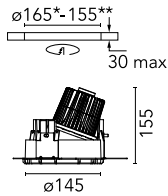

Optical

Lighting type	Indirect, Direct
LED type	LED array
Light distribution	Asymmetric
Optical type	Wall Washer
	Down
Beam angle (°)	56
Beam angle C90-270 (°)	63
Efficiency (lm/W)	60

Beam Angle: 56°

h(m)	E(lx)	D(m)
1	1018	1.17
2	254	2.34
3	113	3.51
4	64	4.68
5	41	5.85

Physical

Color	Blue
Orientation	Fixed
Weight (kg)	0.94
Spot diameter (mm)	145

Note

Pre-installation frame. To be ordered separately.

*NO TRIM
**TRIM

Kap Ø 145 Wall-Washer Dali

Installation Frame Trim
08.8491.BU