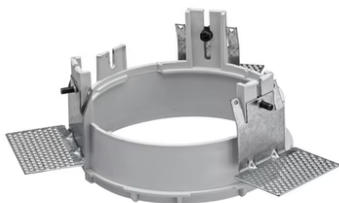

Kap Ø 145 Wall-Washer Dali

■ 03.4588.B1.DA - White

Recessed luminaire with LED light source. Remote electronic transformer 220/240V included.

*NO TRIM
**TRIM

Main specifications

Number of heads	1	CRI	90
Lamp category	LED	Net lumen (lm)	1246
Power (W)	17W	Mountings	Ceiling recessed
System power (W)	17	Environment	Indoor dry location
CCT (K)	3000K		

Physical

Color	White
Orientation	Fixed
Weight (kg)	0.94
Spot diameter (mm)	145
Lifespan (L70 B10)	L80B50

Note

Pre-installation frame. To be ordered separately.

Kap Ø 145 Wall-Washer Dali

Installation Frame Trim
08.8491.30

Installation Frame No Trim
08.8251.00

Installation Frame Trim
08.8491.14

Installation Frame Trim
08.8491.BU

Installation Frame Trim
08.8491.GL