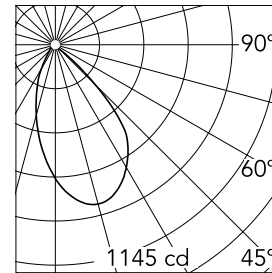

Kap Ø 145 Wall-Washer Dali

■ 03.4588.B1.DA - White

Recessed luminaire with LED light source. Remote electronic transformer 220/240V included.

*NO TRIM
**TRIM

Main specifications

Number of heads	1	CRI	90
Lamp category	LED	Net lumen (lm)	1246
Power (W)	17W	Mountings	Ceiling recessed
System power (W)	17	Environment	Indoor dry location
CCT (K)	3000K		

Optical

Lighting type	Indirect, Direct
LED type	LED array
Light distribution	Asymmetric
Optical type	Wall Washer
	Down
Beam angle (°)	56
Beam angle C90-270 (°)	62
UGRL	21
Efficiency (lm/W)	73

Beam Angle: 56°

Physical

Color	White
Orientation	Fixed
Weight (kg)	0.94
Spot diameter (mm)	145
Lifespan (L70 B10)	L80B50

Note

Pre-installation frame. To be ordered separately.

Kap Ø 145 Wall-Washer Dali

Installation Frame Trim
08.8491.30