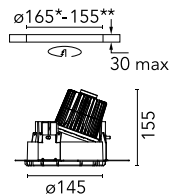

Kap Ø 145 Wall-Washer Dali

■ 03.4588.B1.DA - White

Recessed luminaire with LED light source. Remote electronic transformer 220/240V included.

*NO TRIM
**TRIM

Main specifications

Number of heads	1	CRI	90
Lamp category	LED	Net lumen (lm)	1246
Power (W)	17W	Mountings	Ceiling recessed
System power (W)	17	Environment	Indoor dry location
CCT (K)	3000K		

Optical

Lighting type	Indirect, Direct
LED type	LED array
Light distribution	Asymmetric
Optical type	Wall Washer
	Down
Beam angle (°)	56
Beam angle C90-270 (°)	62
UGRL	21
Efficiency (lm/W)	73

Beam Angle: 56°

Physical

Color	White
Orientation	Fixed
Weight (kg)	0.94
Spot diameter (mm)	145
Lifespan (L70 B10)	L80B50

Note

Pre-installation frame. To be ordered separately.

Kap Ø 145 Wall-Washer Dali

Installation Frame Trim
08.8491.30