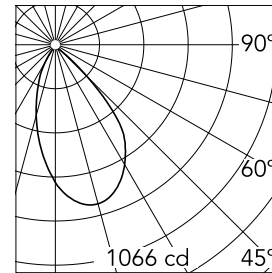

Kap Ø 145 Wall-Washer Dali

■ 03.4588.74.DA - Black

Recessed luminaire with LED light source. Remote electronic transformer 220/240V included.

*NO TRIM
**TRIM

Main specifications

Number of heads	1	Net lumen (lm)	1047
Lamp category	LED	Mountings	Ceiling recessed
Power (W)	17W	Environment	Indoor dry location
CCT (K)	3000K		
CRI	90		

Optical

Lighting type	Indirect, Direct
LED type	LED array
Light distribution	Asymmetric
Optical type	Wall Washer
	Down
Beam angle (°)	55
Beam angle C90-270 (°)	63
Efficiency (lm/W)	61

Beam Angle: 55°		
h(m)	E(lx)	D(m)
1	1066	1.14
2	267	2.29
3	118	3.43
4	67	4.57
5	43	5.72

Physical

Color	Black
Orientation	Fixed
Weight (kg)	0.94
Spot diameter (mm)	145

Note

Pre-installation frame. To be ordered separately.

Kap Ø 145 Wall-Washer Dali

Installation Frame Trim
08.8491.BU

Installation Frame Trim
08.8491.GL