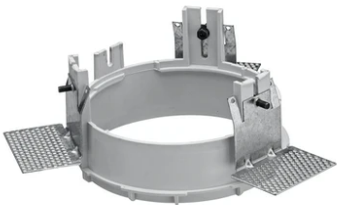

Kap Ø 145 Wall-Washer Dali

■ 03.4588.74.DA - Black

Recessed luminaire with LED light source. Remote electronic transformer 220/240V included.

*NO TRIM
**TRIM

Main specifications

Number of heads	1	Net lumen (lm)	1047
Lamp category	LED	Mountings	Ceiling recessed
Power (W)	17W	Environment	Indoor dry location
CCT (K)	3000K		
CRI	90		

Physical

Color	Black
Orientation	Fixed
Weight (kg)	0.94
Spot diameter (mm)	145

Note

Pre-installation frame. To be ordered separately.

Kap Ø 145 Wall-Washer Dali

Installation Frame Trim
08.8491.BU

Installation Frame Trim
08.8491.GL

Installation Frame Trim
08.8491.30

Installation Frame No Trim
08.8251.00

Installation Frame Trim
08.8491.14