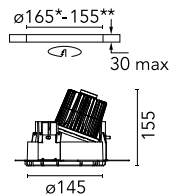

Kap Ø 145 Wall-Washer Dali

■ 03.4588.74.DA - Black

Recessed luminaire with LED light source. Remote electronic transformer 220/240V included.

*NO TRIM
**TRIM

Main specifications

Number of heads	1	Net lumen (lm)	1047
Lamp category	LED	Mountings	Ceiling recessed
Power (W)	17W	Environment	Indoor dry location
CCT (K)	3000K		
CRI	90		

Optical

Lighting type	Indirect, Direct
LED type	LED array
Light distribution	Asymmetric
Optical type	Wall Washer
	Down
Beam angle (°)	55
Beam angle C90-270 (°)	63
Efficiency (lm/W)	61

Beam Angle: 55°		
h(m)	E(lx)	D(m)
1	1066	1.14
2	267	2.29
3	118	3.43
4	67	4.57
5	43	5.72

Physical

Color	Black
Orientation	Fixed
Weight (kg)	0.94
Spot diameter (mm)	145

Note

Pre-installation frame. To be ordered separately.

Kap Ø 145 Wall-Washer Dali

Installation Frame Trim
08.8491.BU

Installation Frame Trim
08.8491.GL