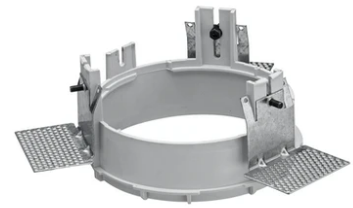

Kap Ø 145 Wall-Washer Dali

03.4498.B1BDA - White

Recessed luminaire with LED light source. Remote electronic transformer 220/240V included.

*NO TRIM
**TRIM

Main specifications

Number of heads	1	Net lumen (lm)	872
Lamp category	LED	Mountings	Ceiling recessed
Power (W)	17W	Environment	Indoor dry location
CCT (K)	2700K		
CRI	98		

Physical

Color	White
Orientation	Fixed
Weight (kg)	0.94
Spot diameter (mm)	145

Note

Pre-installation frame. To be ordered separately.

Kap Ø 145 Wall-Washer Dali

Installation Frame Trim
08.8491.GL

Installation Frame Trim
08.8491.30

Installation Frame No Trim
08.8251.00

Installation Frame Trim
08.8491.14

Installation Frame Trim
08.8491.BU