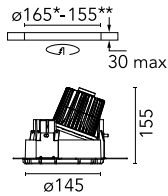

Kap Ø 145 Wall-Washer Dali

03.4498.B1BDA - White

Recessed luminaire with LED light source. Remote electronic transformer 220/240V included.

*NO TRIM
**TRIM

Main specifications

Number of heads	1	Net lumen (lm)	872
Lamp category	LED	Mountings	Ceiling recessed
Power (W)	17W	Environment	Indoor dry location
CCT (K)	2700K		
CRI	98		

Optical

Lighting type	Indirect, Direct
LED type	Phosphor LED
Light distribution	Asymmetric
Optical type	Wall Washer
	Down
Beam angle (°)	59
Beam angle C90-270 (°)	65
Efficiency (lm/W)	51

Beam Angle: 59°

Physical

Color	White
Orientation	Fixed
Weight (kg)	0.94
Spot diameter (mm)	145

Note

Pre-installation frame. To be ordered separately.

Kap Ø 145 Wall-Washer Dali

Installation Frame Trim
08.8491.GL

Installation Frame Trim
08.8491.30