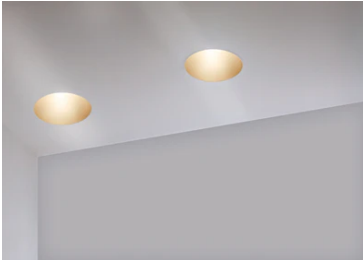

Kap Ø 145 Wall-Washer Dali

03.4498.B1BDA - White

Recessed luminaire with LED light source. Remote electronic transformer 220/240V included.

*NO TRIM
**TRIM

Main specifications

Number of heads	1	Net lumen (lm)	872
Lamp category	LED	Mountings	Ceiling recessed
Power (W)	17W	Environment	Indoor dry location
CCT (K)	2700K		
CRI	98		

Optical

Lighting type	Indirect, Direct
LED type	Phosphor LED
Light distribution	Asymmetric
Optical type	Wall Washer
	Down
Beam angle (°)	59
Beam angle C90-270 (°)	65
Efficiency (lm/W)	51

Beam Angle: 59°

Physical

Color	White
Orientation	Fixed
Weight (kg)	0.94
Spot diameter (mm)	145

Note

Pre-installation frame. To be ordered separately.

Kap Ø 145 Wall-Washer Dali

Installation Frame Trim
08.8491.GL

Installation Frame Trim
08.8491.30