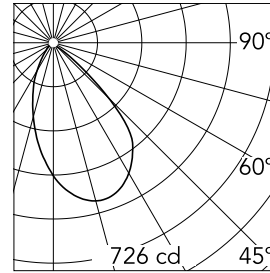

Kap Ø 145 Wall-Washer Dali

03.4498.B1BDA - White

Recessed luminaire with LED light source. Remote electronic transformer 220/240V included.

*NO TRIM
**TRIM

Main specifications

Number of heads	1	Net lumen (lm)	872
Lamp category	LED	Mountings	Ceiling recessed
Power (W)	17W	Environment	Indoor dry location
CCT (K)	2700K		
CRI	98		

Optical

Lighting type	Indirect, Direct
LED type	Phosphor LED
Light distribution	Asymmetric
Optical type	Wall Washer
	Down
Beam angle (°)	59
Beam angle C90-270 (°)	65
Efficiency (lm/W)	51

Beam Angle: 59°

Physical

Color	White
Orientation	Fixed
Weight (kg)	0.94
Spot diameter (mm)	145

Note

Pre-installation frame. To be ordered separately.

Kap Ø 145 Wall-Washer Dali

Installation Frame Trim
08.8491.GL

Installation Frame Trim
08.8491.30