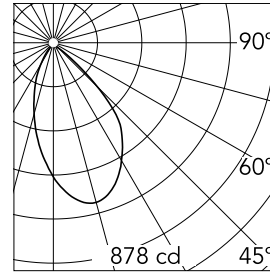

Kap Ø 145 Wall-Washer Dali

■ 03.4475.GLCDA - Gold

Recessed luminaire with LED light source. Remote electronic transformer 220/240V included.

*NO TRIM
**TRIM

Main specifications

Number of heads	1	Net lumen (lm)	871
Lamp category	LED	Mountings	Ceiling recessed
Power (W)	17W	Environment	Indoor dry location
CCT (K)	3000K		
CRI	98		

Optical

Lighting type	Indirect, Direct
LED type	Phosphor LED
Light distribution	Asymmetric
Optical type	Wall Washer
	Down
Beam angle (°)	56
Beam angle C90-270 (°)	60
Efficiency (lm/W)	51

Beam Angle: 56°		
h(m)	E(lx)	D(m)
1	878	1.18
2	219	2.37
3	98	3.55
4	55	4.73
5	35	5.92

Physical

Color	Gold
Orientation	Fixed
Weight (kg)	0.94
Spot diameter (mm)	145

Note

Pre-installation frame. To be ordered separately.

Kap Ø 145 Wall-Washer Dali

Installation Frame Trim
08.8491.14

Installation Frame Trim
08.8491.BU