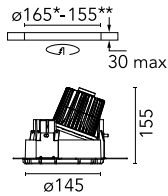

Kap Ø 145 Wall-Washer Dali

■ 03.4475.GLCDA - Gold

Recessed luminaire with LED light source. Remote electronic transformer 220/240V included.

*NO TRIM
**TRIM

Main specifications

Number of heads	1	Net lumen (lm)	871
Lamp category	LED	Mountings	Ceiling recessed
Power (W)	17W	Environment	Indoor dry location
CCT (K)	3000K		
CRI	98		

Optical

Lighting type	Indirect, Direct
LED type	Phosphor LED
Light distribution	Asymmetric
Optical type	Wall Washer
	Down
Beam angle (°)	56
Beam angle C90-270 (°)	60
Efficiency (lm/W)	51

Beam Angle: 56°		
h(m)	E(lx)	D(m)
1	878	1.18
2	219	2.37
3	98	3.55
4	55	4.73
5	35	5.92

Physical

Color	Gold
Orientation	Fixed
Weight (kg)	0.94
Spot diameter (mm)	145

Note

Pre-installation frame. To be ordered separately.

Kap Ø 145 Wall-Washer Dali

Installation Frame Trim
08.8491.14

Installation Frame Trim
08.8491.BU