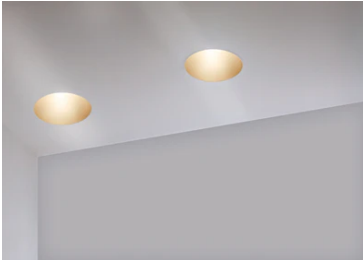

Kap Ø 145 Wall-Washer Dali

■ 03.4475.GLCDA - Gold

Recessed luminaire with LED light source. Remote electronic transformer 220/240V included.

*NO TRIM
**TRIM

Main specifications

Number of heads	1	Net lumen (lm)	871
Lamp category	LED	Mountings	Ceiling recessed
Power (W)	17W	Environment	Indoor dry location
CCT (K)	3000K		
CRI	98		

Optical

Lighting type	Indirect, Direct
LED type	Phosphor LED
Light distribution	Asymmetric
Optical type	Wall Washer
	Down
Beam angle (°)	56
Beam angle C90-270 (°)	60
Efficiency (lm/W)	51

Beam Angle: 56°		
h(m)	E(lx)	D(m)
1	878	1.18
2	219	2.37
3	98	3.55
4	55	4.73
5	35	5.92

Physical

Color	Gold
Orientation	Fixed
Weight (kg)	0.94
Spot diameter (mm)	145

Note

Pre-installation frame. To be ordered separately.

Kap Ø 145 Wall-Washer Dali

Installation Frame Trim
08.8491.14

Installation Frame Trim
08.8491.BU