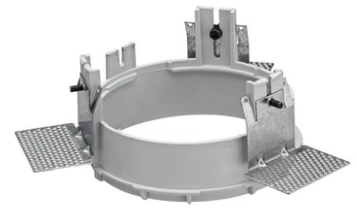

Kap Ø 145 Wall-Washer Dali

■ 03.4475.GLCDA - Gold

Recessed luminaire with LED light source. Remote electronic transformer 220/240V included.

*NO TRIM
**TRIM

Main specifications

Number of heads	1	Net lumen (lm)	871
Lamp category	LED	Mountings	Ceiling recessed
Power (W)	17W	Environment	Indoor dry location
CCT (K)	3000K		
CRI	98		

Physical

Color	Gold
Orientation	Fixed
Weight (kg)	0.94
Spot diameter (mm)	145

Note

Pre-installation frame. To be ordered separately.

Kap Ø 145 Wall-Washer Dali

Installation Frame Trim
08.8491.14

Installation Frame Trim
08.8491.BU

Installation Frame No Trim
08.8251.00

Installation Frame Trim
08.8491.GL

Installation Frame Trim
08.8491.30