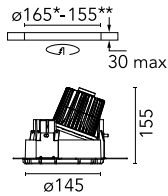

Kap Ø 145 Wall-Washer Dali

■ 03.4475.CUCDA - Copper

Recessed luminaire with LED light source. Remote electronic transformer 220/240V included.

*NO TRIM
**TRIM

Main specifications

Number of heads	1	Net lumen (lm)	879
Lamp category	LED	Mountings	Ceiling recessed
Power (W)	17W	Environment	Indoor dry location
CCT (K)	3000K		
CRI	98		

Optical

Lighting type	Indirect, Direct
LED type	Phosphor LED
Light distribution	Asymmetric
Optical type	Wall Washer
	Down
Beam angle (°)	53
Beam angle C90-270 (°)	56
Efficiency (lm/W)	51

Beam Angle:	53°		
h(m)	E(lx)	D(m)	
1	973	1.10	
2	243	2.21	
3	108	3.31	
4	61	4.42	
5	39	5.52	

Physical

Color	Copper
Orientation	Fixed
Weight (kg)	0.94
Spot diameter (mm)	145

Note

Pre-installation frame. To be ordered separately.

Kap Ø 145 Wall-Washer Dali

Installation Frame Trim
08.8491.14

Installation Frame Trim
08.8491.BU