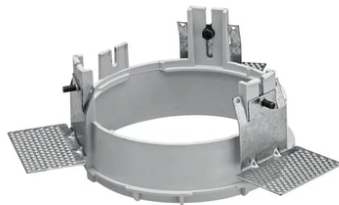

Kap Ø 145 Wall-Washer Dali

■ 03.4475.CUCDA - Copper

Recessed luminaire with LED light source. Remote electronic transformer 220/240V included.

*NO TRIM
**TRIM

Main specifications

Number of heads	1	Net lumen (lm)	879
Lamp category	LED	Mountings	Ceiling recessed
Power (W)	17W	Environment	Indoor dry location
CCT (K)	3000K		
CRI	98		

Physical

Color	Copper
Orientation	Fixed
Weight (kg)	0.94
Spot diameter (mm)	145

Note

Pre-installation frame. To be ordered separately.

Kap Ø 145 Wall-Washer Dali

Installation Frame Trim
08.8491.14

Installation Frame Trim
08.8491.BU

Installation Frame Trim
08.8491.GL

Installation Frame Trim
08.8491.30

Installation Frame No Trim
08.8251.00