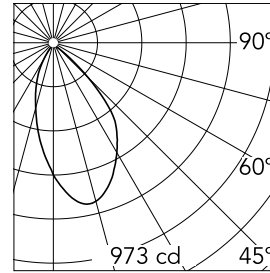

Kap Ø 145 Wall-Washer Dali

■ 03.4475.CUCDA - Copper

Recessed luminaire with LED light source. Remote electronic transformer 220/240V included.

*NO TRIM
**TRIM

Main specifications

Number of heads	1	Net lumen (lm)	879
Lamp category	LED	Mountings	Ceiling recessed
Power (W)	17W	Environment	Indoor dry location
CCT (K)	3000K		
CRI	98		

Optical

Lighting type	Indirect, Direct
LED type	Phosphor LED
Light distribution	Asymmetric
Optical type	Wall Washer
	Down
Beam angle (°)	53
Beam angle C90-270 (°)	56
Efficiency (lm/W)	51

Beam Angle:	53°		
h(m)	E(lx)	D(m)	
1	973	1.10	
2	243	2.21	
3	108	3.31	
4	61	4.42	
5	39	5.52	

Physical

Color	Copper
Orientation	Fixed
Weight (kg)	0.94
Spot diameter (mm)	145

Note

Pre-installation frame. To be ordered separately.

Kap Ø 145 Wall-Washer Dali

Installation Frame Trim
08.8491.14

Installation Frame Trim
08.8491.BU