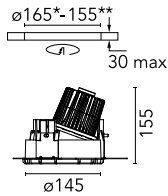

*NO TRIM
**TRIM

Electrical

Frequency (Hz)	50/60	Emergency	Without
Voltage (V)	27.40	Insulation class	II
Dimmable	Yes		
Driver	Remote included		
Driver type	Dimmable 1-10V