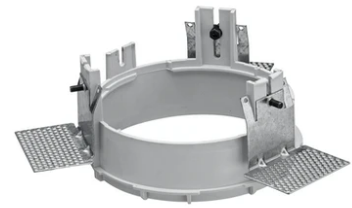

Kap Ø 145 Wall-Washer 1-10V

■ 03.4589.GL.1V - Gold

Recessed luminaire with LED light source. Remote electronic transformer 220/240V included.

Main specifications

Number of heads	1	Net lumen (lm)	1131
Lamp category	LED	Mountings	Ceiling recessed
Power (W)	17W	Environment	Indoor dry location
CCT (K)	2700K		
CRI	90		

Physical

Color	Gold
Orientation	Fixed
Weight (kg)	0.94
Spot diameter (mm)	145

Note

Pre-installation frame. To be ordered separately.

Kap Ø 145 Wall-Washer 1-10V

Installation Frame Trim
08.8491.GL

Installation Frame Trim
08.8491.30

Installation Frame No Trim
08.8251.00

Installation Frame Trim
08.8491.14

Installation Frame Trim
08.8491.BU