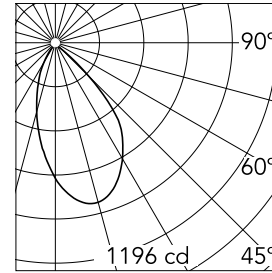

Kap Ø 145 Wall-Washer 1-10V

■ 03.4589.GL.1V - Gold

Recessed luminaire with LED light source. Remote electronic transformer 220/240V included.

Main specifications

Number of heads	1	Net lumen (lm)	1131
Lamp category	LED	Mountings	Ceiling recessed
Power (W)	17W	Environment	Indoor dry location
CCT (K)	2700K		
CRI	90		

Optical

Lighting type	Indirect, Direct
LED type	LED array
Light distribution	Asymmetric
Optical type	Wall Washer
	Down
Beam angle (°)	55
Beam angle C90-270 (°)	59
Efficiency (lm/W)	66

Beam Angle: 54°		
h(m)	E(lx)	D(m)
1	1196	1.13
2	299	2.26
3	133	3.39
4	75	4.52
5	48	5.65

Physical

Color	Gold
Orientation	Fixed
Weight (kg)	0.94
Spot diameter (mm)	145

Note

Pre-installation frame. To be ordered separately.

Kap Ø 145 Wall-Washer 1-10V

Installation Frame Trim
08.8491.GL

Installation Frame Trim
08.8491.30