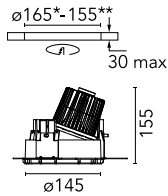

Kap Ø 145 Wall-Washer 1-10V

■ 03.4589.CU.1V - Copper

Recessed luminaire with LED light source. Remote electronic transformer 220/240V included.

*NO TRIM
**TRIM