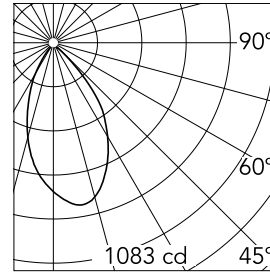

### Optical

<b>Lighting type</b>	Indirect, Direct
<b>LED type</b>	LED array
<b>Light distribution</b>	Asymmetric
<b>Optical type</b>	Wall Washer
	Down
<b>Beam angle (°)</b>	58
<b>Beam angle C90-270 (°)</b>	67
<b>Efficiency (lm/W)</b>	65

Beam Angle: 58°

h(m)	E(lx)	D(m)
1	1083	1.09
2	271	2.18
3	120	3.27
4	68	4.36
5	43	5.45

Luminous flux luminaire  
1117 lm (EXTREME CUT OFF)

### Physical

<b>Color</b>	Copper
<b>Orientation</b>	Fixed
<b>Weight (kg)</b>	0.94
<b>Spot diameter (mm)</b>	145