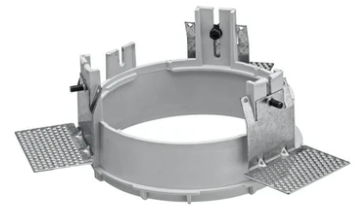

## Kap Ø 145 Wall-Washer 1-10V

■ 03.4589.CU.1V - Copper

Recessed luminaire with LED light source. Remote electronic transformer 220/240V included.

\*NO TRIM  
\*\*TRIM

## Kap Ø 145 Wall-Washer 1-10V

---

Installation Frame Trim  
08.8491.GL

---

Installation Frame Trim  
08.8491.30

---

Installation Frame No Trim  
08.8251.00

---

Installation Frame Trim  
08.8491.14

---

Installation Frame Trim  
08.8491.BU