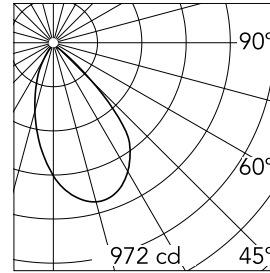

Kap Ø 145 Wall-Washer 1-10V

■ 03.4589.BU.1V - Blue

Recessed luminaire with LED light source. Remote electronic transformer 220/240V included.

*NO TRIM
**TRIM

Main specifications

Number of heads	1	Net lumen (lm)	980
Lamp category	LED	Mountings	Ceiling recessed
Power (W)	17W	Environment	Indoor
CCT (K)	2700K		
CRI	90		

Optical

Lighting type	Indirect, Direct
LED type	LED array
Light distribution	Asymmetric
Optical type	Wall-washer
Beam angle (°)	56
Beam angle C90-270 (°)	63
Efficiency (lm/W)	57

Beam Angle: 56°

h(m)	E(lx)	D(m)
1	972	1.17
2	243	2.34
3	108	3.51
4	61	4.68
5	39	5.85

Physical

Color	Blue
Orientation	Fixed
Weight (kg)	0.94
Spot diameter (mm)	145

Note

Pre-installation frame. To be ordered separately.

Kap Ø 145 Wall-Washer 1-10V

Installation Frame No Trim
08.8251.00

Installation Frame Trim
08.8491.14