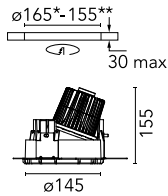

Kap Ø 145 Wall-Washer 1-10V

■ 03.4589.BU.1V - Blue

Recessed luminaire with LED light source. Remote electronic transformer 220/240V included.

*NO TRIM
**TRIM

Main specifications

Number of heads	1	Net lumen (lm)	980
Lamp category	LED	Mountings	Ceiling recessed
Power (W)	17W	Environment	Indoor
CCT (K)	2700K		
CRI	90		

Optical

Lighting type	Indirect, Direct
LED type	LED array
Light distribution	Asymmetric
Optical type	Wall-washer
Beam angle (°)	56
Beam angle C90-270 (°)	63
Efficiency (lm/W)	57

Beam Angle: 56°

h(m)	E(lx)	D(m)
1	972	1.17
2	243	2.34
3	108	3.51
4	61	4.68
5	39	5.85

Physical

Color	Blue
Orientation	Fixed
Weight (kg)	0.94
Spot diameter (mm)	145

Note

Pre-installation frame. To be ordered separately.

Kap Ø 145 Wall-Washer 1-10V

Installation Frame No Trim
08.8251.00

Installation Frame Trim
08.8491.14