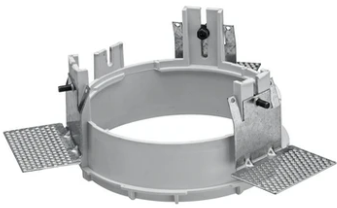

Kap Ø 145 Wall-Washer 1-10V

■ 03.4589.BU.1V - Blue

Recessed luminaire with LED light source. Remote electronic transformer 220/240V included.

*NO TRIM
**TRIM

Main specifications

Number of heads	1	Net lumen (lm)	980
Lamp category	LED	Mountings	Ceiling recessed
Power (W)	17W	Environment	Indoor
CCT (K)	2700K		
CRI	90		

Physical

Color	Blue
Orientation	Fixed
Weight (kg)	0.94
Spot diameter (mm)	145

Note

Pre-installation frame. To be ordered separately.

Kap Ø 145 Wall-Washer 1-10V

Installation Frame No Trim
08.8251.00

Installation Frame Trim
08.8491.14