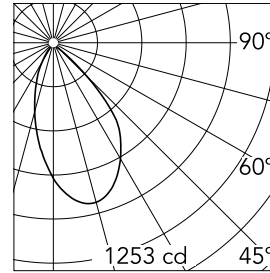

Kap Ø 145 Wall-Washer 1-10V

■ 03.4588.GL.1V - Gold

Recessed luminaire with LED light source. Remote electronic transformer 220/240V included.

*NO TRIM
**TRIM

Main specifications

| | | | |
|------------------------|-------|-----------------------|---------------------|
| Number of heads | 1 | Net lumen (lm) | 1185 |
| Lamp category | LED | Mountings | Ceiling recessed |
| Power (W) | 17W | Environment | Indoor dry location |
| CCT (K) | 3000K | | |
| CRI | 90 | | |

Optical

| | |
|-------------------------------|------------------|
| Lighting type | Indirect, Direct |
| LED type | LED array |
| Light distribution | Asymmetric |
| Optical type | Wall Washer |
| | Down |
| Beam angle (°) | 55 |
| Beam angle C90-270 (°) | 59 |
| Efficiency (lm/W) | 69 |

| Beam Angle: 54° | | |
|-----------------|-------|------|
| h(m) | E(lx) | D(m) |
| 1 | 1253 | 1.13 |
| 2 | 313 | 2.26 |
| 3 | 139 | 3.39 |
| 4 | 78 | 4.52 |
| 5 | 50 | 5.65 |

Luminous flux luminaire
1185 lm (EXTREME CUT OFF)

Physical

| | |
|---------------------------|-------|
| Color | Gold |
| Orientation | Fixed |
| Weight (kg) | 0.94 |
| Spot diameter (mm) | 145 |

Note

Pre-installation frame. To be ordered separately.

Kap Ø 145 Wall-Washer 1-10V