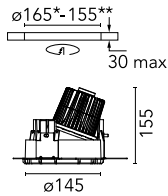

Kap Ø 145 Wall-Washer 1-10V

■ 03.4588.GL.1V - Gold

Recessed luminaire with LED light source. Remote electronic transformer 220/240V included.

*NO TRIM
**TRIM

Main specifications

| | | | |
|------------------------|-------|-----------------------|---------------------|
| Number of heads | 1 | Net lumen (lm) | 1185 |
| Lamp category | LED | Mountings | Ceiling recessed |
| Power (W) | 17W | Environment | Indoor dry location |
| CCT (K) | 3000K | | |
| CRI | 90 | | |

Optical

| | |
|-------------------------------|------------------|
| Lighting type | Indirect, Direct |
| LED type | LED array |
| Light distribution | Asymmetric |
| Optical type | Wall Washer |
| | Down |
| Beam angle (°) | 55 |
| Beam angle C90-270 (°) | 59 |
| Efficiency (lm/W) | 69 |

| Beam Angle: 54° | | |
|-----------------|-------|------|
| h(m) | E(lx) | D(m) |
| 1 | 1253 | 1.13 |
| 2 | 313 | 2.26 |
| 3 | 139 | 3.39 |
| 4 | 78 | 4.52 |
| 5 | 50 | 5.65 |

Luminous flux luminaire
1185 lm (EXTREME CUT OFF)

Physical

| | |
|---------------------------|-------|
| Color | Gold |
| Orientation | Fixed |
| Weight (kg) | 0.94 |
| Spot diameter (mm) | 145 |

Note

Pre-installation frame. To be ordered separately.

Kap Ø 145 Wall-Washer 1-10V