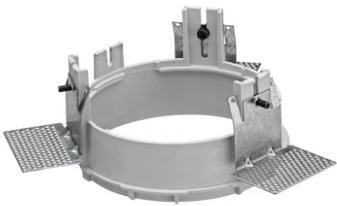

Kap Ø 145 Wall-Washer 1-10V

■ 03.4588.GL.1V - Gold

Recessed luminaire with LED light source. Remote electronic transformer 220/240V included.

*NO TRIM
**TRIM

Main specifications

| | | | |
|------------------------|-------|-----------------------|---------------------|
| Number of heads | 1 | Net lumen (lm) | 1185 |
| Lamp category | LED | Mountings | Ceiling recessed |
| Power (W) | 17W | Environment | Indoor dry location |
| CCT (K) | 3000K | | |
| CRI | 90 | | |

Physical

| | |
|---------------------------|-------|
| Color | Gold |
| Orientation | Fixed |
| Weight (kg) | 0.94 |
| Spot diameter (mm) | 145 |

Note

Pre-installation frame. To be ordered separately.

Kap Ø 145 Wall-Washer 1-10V