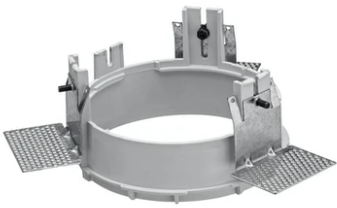

Kap Ø 145 Wall-Washer

Installation Frame No Trim
08.8251.00