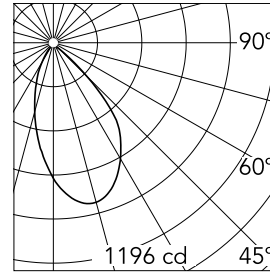

Kap Ø 145 Wall-Washer

■ 03.4589.GL - Gold

Recessed luminaire with LED light source. Remote electronic transformer 220/240V included.

*NO TRIM
**TRIM

Main specifications

Number of heads	1	Net lumen (lm)	1131
Lamp category	LED	Mountings	Ceiling recessed
Power (W)	17W	Environment	Indoor
CCT (K)	2700K		
CRI	90		

Optical

Lighting type	Indirect, Direct
LED type	LED array
Light distribution	Asymmetric
Optical type	Wall-washer
Beam angle (°)	55
Beam angle C90-270 (°)	59
Efficiency (lm/W)	66

Beam Angle: 54°

h(m)	E(lx)	D(m)
1	1196	1.13
2	299	2.26
3	133	3.39
4	75	4.52
5	48	5.65

Luminous flux luminaire
1131 lm (EXTREME CUT OFF)

Electrical

Frequency (Hz)	50/60	Emergency	Without
Voltage (V)	27.40	Insulation class	II
Dimmable	No		
Driver	Remote		
Driver type	Electronic		

Physical

Color	Gold
Orientation	Fixed
Weight (kg)	0.94
Spot diameter (mm)	145