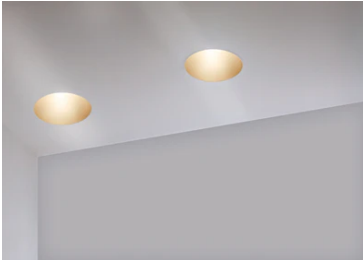

Kap Ø 145 Wall-Washer

■ 03.4589.GL - Gold

Recessed luminaire with LED light source. Remote electronic transformer 220/240V included.

*NO TRIM
**TRIM

Main specifications

Number of heads	1	Net lumen (lm)	1131
Lamp category	LED	Mountings	Ceiling recessed
Power (W)	17W	Environment	Indoor
CCT (K)	2700K		
CRI	90		

Optical

Lighting type	Indirect, Direct
LED type	LED array
Light distribution	Asymmetric
Optical type	Wall-washer
Beam angle (°)	55
Beam angle C90-270 (°)	59
Efficiency (lm/W)	66

Beam Angle: 54°

h(m)	E(lx)	D(m)
1	1196	1.13
2	299	2.26
3	133	3.39
4	75	4.52
5	48	5.65