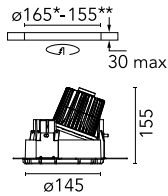

Kap Ø 145 Wall-Washer

■ 03.4589.GL - Gold

Recessed luminaire with LED light source. Remote electronic transformer 220/240V included.

*NO TRIM
**TRIM

Main specifications

Number of heads	1	Net lumen (lm)	1131
Lamp category	LED	Mountings	Ceiling recessed
Power (W)	17W	Environment	Indoor
CCT (K)	2700K		
CRI	90		

Optical

Lighting type	Indirect, Direct
LED type	LED array
Light distribution	Asymmetric
Optical type	Wall-washer
Beam angle (°)	55
Beam angle C90-270 (°)	59
Efficiency (lm/W)	66

Beam Angle: 54°

h(m)	E(lx)	D(m)
1	1196	1.13
2	299	2.26
3	133	3.39
4	75	4.52
5	48	5.65

Luminous flux luminaire
1131 lm (EXTREME CUT OFF)

Electrical

Frequency (Hz)	50/60	Emergency	Without
Voltage (V)	27.40	Insulation class	II
Dimmable	No		
Driver	Remote		
Driver type	Electronic		

Physical

Color	Gold
Orientation	Fixed
Weight (kg)	0.94
Spot diameter (mm)	145