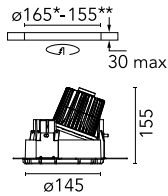

Kap Ø 145 Wall-Washer

■ 03.4589.CU - Copper

Recessed luminaire with LED light source. Remote electronic transformer 220/240V included.

*NO TRIM
**TRIM