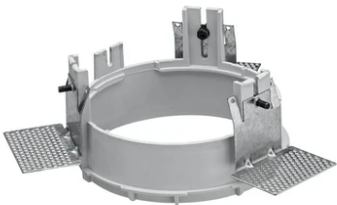

## Kap Ø 145 Wall-Washer

■ 03.4589.CU - Copper

Recessed luminaire with LED light source. Remote electronic transformer 220/240V included.

\*NO TRIM  
\*\*TRIM

## Kap Ø 145 Wall-Washer

---

Installation Frame Trim  
08.8491.GL

---

Installation Frame Trim  
08.8491.14

---

Installation Frame Trim  
08.8491.30

---