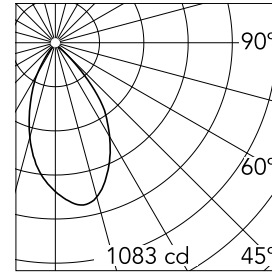

### Main specifications

Number of heads	1	Net lumen (lm)	1117
Lamp category	LED	Mountings	Ceiling recessed
Power (W)	17W	Environment	Indoor dry location
CCT (K)	2700K		
CRI	90		

### Optical

Lighting type	Indirect, Direct
LED type	LED array
Light distribution	Asymmetric
Optical type	Wall Washer
	Down
Beam angle (°)	58
Beam angle C90-270 (°)	67
Efficiency (lm/W)	65

Beam Angle:	58°		
	h(m)	E(lx)	D(m)
1	1083	1.09	
2	271	2.18	
3	120	3.27	
4	68	4.36	
5	43	5.45	

Luminous flux luminaire  
1117 lm (EXTREME CUT OFF)

### Physical

Color	Copper
Orientation	Fixed
Weight (kg)	0.94
Spot diameter (mm)	145