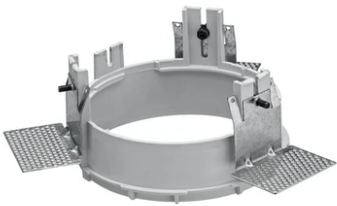

Kap Ø 145 Wall-Washer

■ 03.4589.BU - Blue

Recessed luminaire with LED light source. Remote electronic transformer 220/240V included.

*NO TRIM
**TRIM

Main specifications

Number of heads	1	Net lumen (lm)	980
Lamp category	LED	Mountings	Ceiling recessed
Power (W)	17W	Environment	Indoor dry location
CCT (K)	2700K		
CRI	90		

Optical

Lighting type	Indirect, Direct
LED type	LED array
Light distribution	Asymmetric
Optical type	Wall Washer
	Down
Beam angle (°)	56
Beam angle C90-270 (°)	63
Efficiency (lm/W)	57

Beam Angle: 56°

h(m)	E(lx)	D(m)
1	972	1.17
2	243	2.34
3	108	3.51
4	61	4.68
5	39	5.85

Physical

Color	Blue
Orientation	Fixed
Weight (kg)	0.94
Spot diameter (mm)	145

Note

Pre-installation frame. To be ordered separately.

Kap Ø 145 Wall-Washer

Installation Frame No Trim
08.8251.00

Installation Frame Trim
08.8491.14