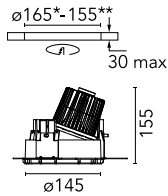

Kap Ø 145 Wall-Washer

■ 03.4589.BU - Blue

Recessed luminaire with LED light source. Remote electronic transformer 220/240V included.

*NO TRIM
**TRIM

Main specifications

Number of heads	1	Net lumen (lm)	980
Lamp category	LED	Mountings	Ceiling recessed
Power (W)	17W	Environment	Indoor dry location
CCT (K)	2700K		
CRI	90		

Optical

Lighting type	Indirect, Direct
LED type	LED array
Light distribution	Asymmetric
Optical type	Wall Washer
	Down
Beam angle (°)	56
Beam angle C90-270 (°)	63
Efficiency (lm/W)	57

Beam Angle: 56°

h(m)	E(lx)	D(m)
1	972	1.17
2	243	2.34
3	108	3.51
4	61	4.68
5	39	5.85

Physical

Color	Blue
Orientation	Fixed
Weight (kg)	0.94
Spot diameter (mm)	145

Note

Pre-installation frame. To be ordered separately.

Kap Ø 145 Wall-Washer

Installation Frame No Trim
08.8251.00

Installation Frame Trim
08.8491.14