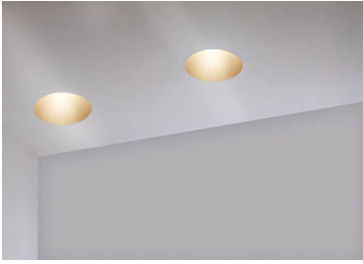

Kap Ø 145 Wall-Washer

■ 03.4589.BU - Blue

Recessed luminaire with LED light source. Remote electronic transformer 220/240V included.

*NO TRIM
**TRIM

Main specifications

Number of heads	1	Net lumen (lm)	980
Lamp category	LED	Mountings	Ceiling recessed
Power (W)	17W	Environment	Indoor dry location
CCT (K)	2700K		
CRI	90		

Optical

Lighting type	Indirect, Direct
LED type	LED array
Light distribution	Asymmetric
Optical type	Wall Washer
	Down
Beam angle (°)	56
Beam angle C90-270 (°)	63
Efficiency (lm/W)	57

Beam Angle: 56°

h(m)	E(lx)	D(m)
1	972	1.17
2	243	2.34
3	108	3.51
4	61	4.68
5	39	5.85

Physical

Color	Blue
Orientation	Fixed
Weight (kg)	0.94
Spot diameter (mm)	145

Note

Pre-installation frame. To be ordered separately.

Kap Ø 145 Wall-Washer

Installation Frame No Trim
08.8251.00

Installation Frame Trim
08.8491.14