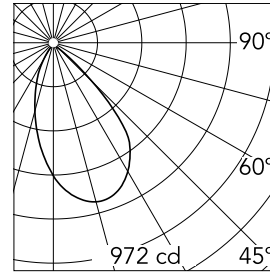

Kap Ø 145 Wall-Washer

■ 03.4589.BU - Blue

Recessed luminaire with LED light source. Remote electronic transformer 220/240V included.

*NO TRIM
**TRIM

Main specifications

Number of heads	1	Net lumen (lm)	980
Lamp category	LED	Mountings	Ceiling recessed
Power (W)	17W	Environment	Indoor dry location
CCT (K)	2700K		
CRI	90		

Optical

Lighting type	Indirect, Direct
LED type	LED array
Light distribution	Asymmetric
Optical type	Wall Washer
	Down
Beam angle (°)	56
Beam angle C90-270 (°)	63
Efficiency (lm/W)	57

Beam Angle: 56°

h(m)	E(lx)	D(m)
1	972	1.17
2	243	2.34
3	108	3.51
4	61	4.68
5	39	5.85

Physical

Color	Blue
Orientation	Fixed
Weight (kg)	0.94
Spot diameter (mm)	145

Note

Pre-installation frame. To be ordered separately.

Kap Ø 145 Wall-Washer

Installation Frame No Trim
08.8251.00

Installation Frame Trim
08.8491.14