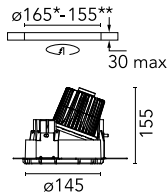

Kap Ø 145 Wall-Washer

03.4588.B1 - White

Recessed luminaire with LED light source. Remote electronic transformer 220/240V included.

*NO TRIM
**TRIM

Main specifications

Number of heads	1	Net lumen (lm)	1246
Lamp category	LED	Mountings	Ceiling recessed
Power (W)	17W	Environment	Indoor dry location
CCT (K)	3000K		
CRI	90		

Optical

Lighting type	Indirect, Direct
LED type	LED array
Light distribution	Asymmetric Wall-washer
Optical type	Wall-washer
Beam angle (°)	56
Beam angle C90-270 (°)	62
Efficiency (lm/W)	73

Beam Angle: 56°

Physical

Color	White
Orientation	Fixed
Weight (kg)	0.94
Spot diameter (mm)	145

Note

Pre-installation frame. To be ordered separately.

Kap Ø 145 Wall-Washer

Installation Frame Trim
08.8491.30

Installation Frame Trim
08.8491.BU