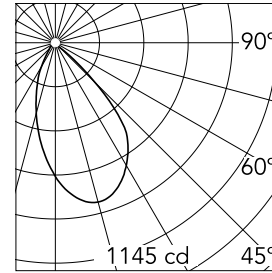

Kap Ø 145 Wall-Washer

03.4588.B1 - White

Recessed luminaire with LED light source. Remote electronic transformer 220/240V included.

*NO TRIM
**TRIM

Main specifications

Number of heads	1	Net lumen (lm)	1246
Lamp category	LED	Mountings	Ceiling recessed
Power (W)	17W	Environment	Indoor dry location
CCT (K)	3000K		
CRI	90		

Optical

Lighting type	Indirect, Direct
LED type	LED array
Light distribution	Asymmetric Wall-washer
Optical type	Wall-washer
Beam angle (°)	56
Beam angle C90-270 (°)	62
Efficiency (lm/W)	73

Beam Angle: 56°

Physical

Color	White
Orientation	Fixed
Weight (kg)	0.94
Spot diameter (mm)	145

Note

Pre-installation frame. To be ordered separately.

Kap Ø 145 Wall-Washer

Installation Frame Trim
08.8491.30

Installation Frame Trim
08.8491.BU