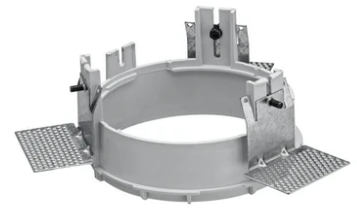

Kap Ø 145 Wall-Washer

03.4588.B1 - White

Recessed luminaire with LED light source. Remote electronic transformer 220/240V included.

*NO TRIM
**TRIM

Main specifications

Number of heads	1	Net lumen (lm)	1246
Lamp category	LED	Mountings	Ceiling recessed
Power (W)	17W	Environment	Indoor dry location
CCT (K)	3000K		
CRI	90		

Physical

Color	White
Orientation	Fixed
Weight (kg)	0.94
Spot diameter (mm)	145

Note

Pre-installation frame. To be ordered separately.

Kap Ø 145 Wall-Washer

Installation Frame Trim
08.8491.30

Installation Frame Trim
08.8491.BU

Installation Frame No Trim
08.8251.00

Installation Frame Trim
08.8491.14

Installation Frame Trim
08.8491.GL