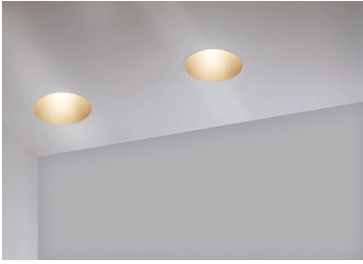

Kap Ø 145 Wall-Washer

03.4588.B1 - White

Recessed luminaire with LED light source. Remote electronic transformer 220/240V included.

*NO TRIM
**TRIM

Main specifications

Number of heads	1	Net lumen (lm)	1246
Lamp category	LED	Mountings	Ceiling recessed
Power (W)	17W	Environment	Indoor dry location
CCT (K)	3000K		
CRI	90		

Optical

Lighting type	Indirect, Direct
LED type	LED array
Light distribution	Asymmetric Wall-washer
Optical type	Wall-washer
Beam angle (°)	56
Beam angle C90-270 (°)	62
Efficiency (lm/W)	73

Beam Angle: 56°

Physical

Color	White
Orientation	Fixed
Weight (kg)	0.94
Spot diameter (mm)	145

Note

Pre-installation frame. To be ordered separately.

Kap Ø 145 Wall-Washer

Installation Frame Trim
08.8491.30

Installation Frame Trim
08.8491.BU