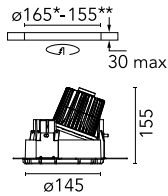

Kap Ø 145 Wall-Washer

■ 03.4475.GLC - Gold

Recessed luminaire with LED light source. Remote electronic transformer 220/240V included.

*NO TRIM
**TRIM

Main specifications

Number of heads	1	Net lumen (lm)	871
Lamp category	LED	Mountings	Ceiling recessed
Power (W)	17W	Environment	Indoor dry location
CCT (K)	3000K		
CRI	98		

Optical

Lighting type	Indirect, Direct
LED type	Phosphor LED
Light distribution	Asymmetric
Optical type	Wall Washer
	Down
Beam angle (°)	56
Beam angle C90-270 (°)	60
Efficiency (lm/W)	51

Beam Angle: 56°

Physical

Color	Gold
Orientation	Fixed
Weight (kg)	0.94
Spot diameter (mm)	145

Note

Pre-installation frame. To be ordered separately.

Kap Ø 145 Wall-Washer

Installation Frame Trim
08.8491.GL

Installation Frame Trim
08.8491.14