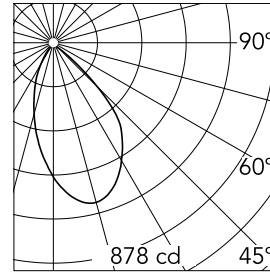

Kap Ø 145 Wall-Washer

■ 03.4475.GLC - Gold

Recessed luminaire with LED light source. Remote electronic transformer 220/240V included.

*NO TRIM
**TRIM

Main specifications

Number of heads	1	Net lumen (lm)	871
Lamp category	LED	Mountings	Ceiling recessed
Power (W)	17W	Environment	Indoor dry location
CCT (K)	3000K		
CRI	98		

Optical

Lighting type	Indirect, Direct
LED type	Phosphor LED
Light distribution	Asymmetric
Optical type	Wall Washer
	Down
Beam angle (°)	56
Beam angle C90-270 (°)	60
Efficiency (lm/W)	51

Beam Angle: 56°

Physical

Color	Gold
Orientation	Fixed
Weight (kg)	0.94
Spot diameter (mm)	145

Note

Pre-installation frame. To be ordered separately.

Kap Ø 145 Wall-Washer

Installation Frame Trim
08.8491.GL

Installation Frame Trim
08.8491.14