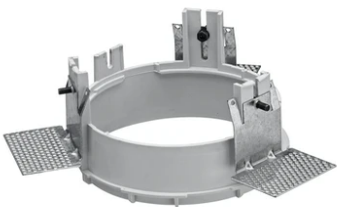

Kap Ø 145 Wall-Washer

■ 03.4475.GLC - Gold

Recessed luminaire with LED light source. Remote electronic transformer 220/240V included.

*NO TRIM
**TRIM

Main specifications

Number of heads	1	Net lumen (lm)	871
Lamp category	LED	Mountings	Ceiling recessed
Power (W)	17W	Environment	Indoor dry location
CCT (K)	3000K		
CRI	98		

Physical

Color	Gold
Orientation	Fixed
Weight (kg)	0.94
Spot diameter (mm)	145

Note

Pre-installation frame. To be ordered separately.

Kap Ø 145 Wall-Washer

Installation Frame Trim
08.8491.GL

Installation Frame Trim
08.8491.14

Installation Frame Trim
08.8491.30

Installation Frame No Trim
08.8251.00

Installation Frame Trim
08.8491.BU