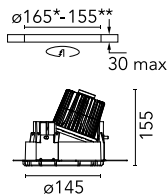

Kap Ø 145 Wall-Washer

■ 03.4475.CUC - Copper

Recessed luminaire with LED light source. Remote electronic transformer 220/240V included.

*NO TRIM
**TRIM

Main specifications

Number of heads	1	Net lumen (lm)	879
Lamp category	LED	Mountings	Ceiling recessed
Power (W)	17W	Environment	Indoor dry location
CCT (K)	3000K		
CRI	98		

Optical

Lighting type	Indirect, Direct
LED type	Phosphor LED
Light distribution	Asymmetric
Optical type	Wall Washer
	Down
Beam angle (°)	53
Beam angle C90-270 (°)	56
Efficiency (lm/W)	51

Beam Angle:	53°		
h(m)	E(lx)	D(m)	
1	973	1.10	
2	243	2.21	
3	108	3.31	
4	61	4.42	
5	39	5.52	

Physical

Color	Copper
Orientation	Fixed
Weight (kg)	0.94
Spot diameter (mm)	145

Note

Pre-installation frame. To be ordered separately.

Kap Ø 145 Wall-Washer

Installation Frame No Trim
08.8251.00

Installation Frame Trim
08.8491.30