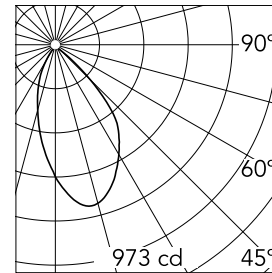

Kap Ø 145 Wall-Washer

■ 03.4475.CUC - Copper

Recessed luminaire with LED light source. Remote electronic transformer 220/240V included.

*NO TRIM
**TRIM

Main specifications

Number of heads	1	Net lumen (lm)	879
Lamp category	LED	Mountings	Ceiling recessed
Power (W)	17W	Environment	Indoor dry location
CCT (K)	3000K		
CRI	98		

Optical

Lighting type	Indirect, Direct
LED type	Phosphor LED
Light distribution	Asymmetric
Optical type	Wall Washer
	Down
Beam angle (°)	53
Beam angle C90-270 (°)	56
Efficiency (lm/W)	51

Beam Angle:	53°		
h(m)	E(lx)	D(m)	
1	973	1.10	
2	243	2.21	
3	108	3.31	
4	61	4.42	
5	39	5.52	

Physical

Color	Copper
Orientation	Fixed
Weight (kg)	0.94
Spot diameter (mm)	145

Note

Pre-installation frame. To be ordered separately.

Kap Ø 145 Wall-Washer

Installation Frame No Trim
08.8251.00

Installation Frame Trim
08.8491.30