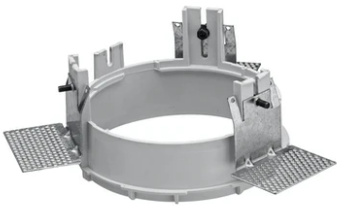

Kap Ø 145 Wall-Washer

■ 03.4475.CUC - Copper

Recessed luminaire with LED light source. Remote electronic transformer 220/240V included.

*NO TRIM
**TRIM

Main specifications

Number of heads	1	Net lumen (lm)	879
Lamp category	LED	Mountings	Ceiling recessed
Power (W)	17W	Environment	Indoor dry location
CCT (K)	3000K		
CRI	98		

Physical

Color	Copper
Orientation	Fixed
Weight (kg)	0.94
Spot diameter (mm)	145

Note

Pre-installation frame. To be ordered separately.

Kap Ø 145 Wall-Washer

Installation Frame No Trim
08.8251.00

Installation Frame Trim
08.8491.30