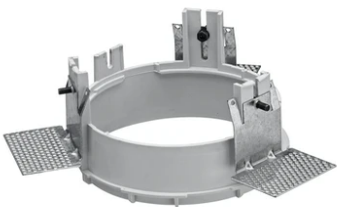

## Kap Ø 145 Deep Dali

■ 03.4497.CUBDA - Copper

Recessed luminaire with LED light source. Remote electronic transformer 220/240V included.

## Kap Ø 145 Deep Dali

---

Installation Frame Trim  
08.8491.14

---

Installation Frame Trim  
08.8491.BU

---

Installation Frame Trim  
08.8491.GL

---