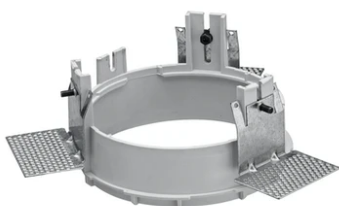

## Kap Ø 145 Deep Dali

03.4482.B1CDA - White

Recessed luminaire with LED light source. Remote electronic transformer 220/240V included.

## Kap Ø 145 Deep Dali

---

Installation Frame Trim  
08.8491.GL

---

Installation Frame No Trim  
08.8156.00

---

Installation Frame Trim  
08.8491.30

---