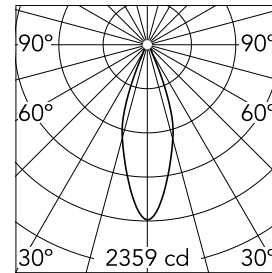

*NO TRIM
**TRIM

Kap Ø 145 Deep

03.4586.B1 - White

Recessed luminaire with LED light source. Remote electronic transformer 220/240V included.

Main specifications

Number of heads	1	Net lumen (lm)	981
Lamp category	LED	Mountings	Ceiling recessed
Power (W)	17W	Environment	Indoor dry location
CCT (K)	3000K		
CRI	90		

Optical

Lighting type	Direct
LED type	LED array
Light distribution	Symmetric
Optical type	Flood
Beam angle (°)	34
Beam angle C90-270 (°)	34
Efficiency (lm/W)	57

Beam Angle: 34°		
h(m)	E(lx)	D(m)
1	2359	0.61
2	590	1.23
3	262	1.84
4	147	2.45
5	94	3.06

Physical

Color	White
Orientation	Fixed
Weight (kg)	0.88
Spot diameter (mm)	145

Note

Pre-installation frame. To be ordered separately.

Kap Ø 145 Deep

Installation Frame Trim
08.8491.30

Installation Frame Trim
08.8491.14