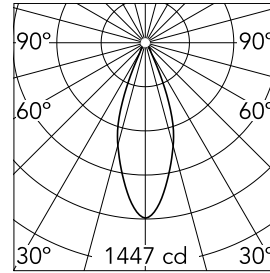

*NO TRIM
**TRIM

Kap Ø 145 Deep

03.4482.B1C - White

Recessed luminaire with LED light source. Remote electronic transformer 220/240V included.

Main specifications

Number of heads	1	Net lumen (lm)	694
Lamp category	LED	Mountings	Ceiling recessed
Power (W)	17W	Environment	Indoor dry location
CCT (K)	3000K		
CRI	98		

Optical

Lighting type	Direct
LED type	Phosphor LED
Light distribution	Symmetric
Optical type	Medium
Beam angle (°)	37
Beam angle C90-270 (°)	37
Efficiency (lm/W)	40

Beam Angle: 37°		
h(m)	E(lx)	D(m)
1	1447	0.67
2	362	1.34
3	161	2.01
4	90	2.69
5	58	3.36

Physical

Color	White
Orientation	Fixed
Weight (kg)	0.88
Spot diameter (mm)	145

Note

Pre-installation frame. To be ordered separately.

Kap Ø 145 Deep

Installation Frame Trim
08.8491.GL

Installation Frame No Trim
08.8156.00