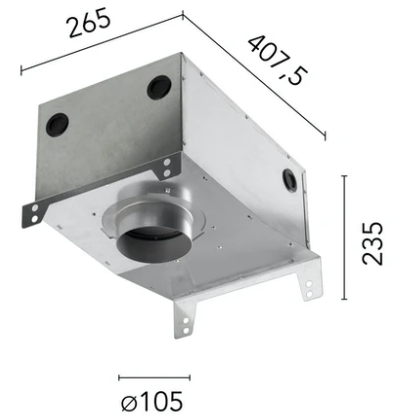

Installation can for concrete
08.8421.00