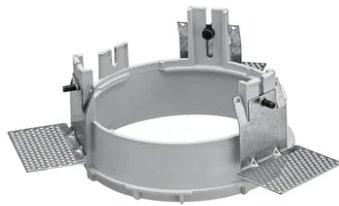

## Kap Ø 145 Dali

■ 03.4585.74.DA - Black

Recessed luminaire with LED light source. Remote electronic transformer 220/240V included.

## Kap Ø 145 Dali

Installation Frame Trim  
08.8491.GL

Installation Frame No Trim  
08.8156.00

Installation can for concrete  
08.8421.00

Installation Frame Trim  
08.8491.30

Installation Frame Trim  
08.8491.14