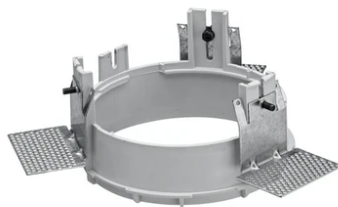

*NO TRIM
**TRIM

Kap Ø 145 Dali

03.4420.B1CDA - White

Recessed luminaire with LED light source. Remote electronic transformer 220/240V included.

Main specifications

Number of heads	1	Net lumen (lm)	803
Lamp category	LED	Mountings	Ceiling recessed
Power (W)	17W	Environment	Indoor dry location
CCT (K)	3000K		
CRI	98		

Optical

Lighting type	Direct
LED type	Phosphor LED
Light distribution	Symmetric
Optical type	Flood
Beam angle (°)	53
Beam angle C90-270 (°)	53
Efficiency (lm/W)	47

Beam Angle: 53°

h(m)	E(lx)	D(m)
1	961	1.00
2	240	2.00
3	107	3.00
4	60	4.01
5	38	5.01

Physical

Color	White
Orientation	Fixed
Weight (kg)	0.88
Spot diameter (mm)	145

Note

Pre-installation frame. To be ordered separately.

Kap Ø 145 Dali

Installation Frame Trim
08.8491.30

Installation can for concrete
08.8421.00

Installation Frame Trim
08.8491.BU

Installation Frame Trim
08.8491.14

Installation Frame No Trim
08.8156.00

Installation Frame Trim
08.8491.GL