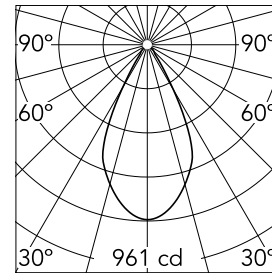

*NO TRIM
**TRIM

Kap Ø 145 Dali

03.4420.B1CDA - White

Recessed luminaire with LED light source. Remote electronic transformer 220/240V included.

Main specifications

Number of heads	1	Net lumen (lm)	803
Lamp category	LED	Mountings	Ceiling recessed
Power (W)	17W	Environment	Indoor dry location
CCT (K)	3000K		
CRI	98		

Optical

Lighting type	Direct
LED type	Phosphor LED
Light distribution	Symmetric
Optical type	Flood
Beam angle (°)	53
Beam angle C90-270 (°)	53
Efficiency (lm/W)	47

Beam Angle: 53°

h(m)	E(lx)	D(m)
1	961	1.00
2	240	2.00
3	107	3.00
4	60	4.01
5	38	5.01

Physical

Color	White
Orientation	Fixed
Weight (kg)	0.88
Spot diameter (mm)	145

Note

Pre-installation frame. To be ordered separately.

Kap Ø 145 Dali

Installation Frame Trim
08.8491.30

Installation can for concrete
08.8421.00