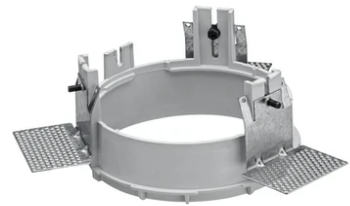

Kap Ø 145 Dali

■ 03.4420.74CDA - Black

Recessed luminaire with LED light source. Remote electronic transformer 220/240V included.

*NO TRIM
**TRIM

Main specifications

Number of heads	1	Net lumen (lm)	580
Lamp category	LED	Mountings	Ceiling recessed
Power (W)	17W	Environment	Indoor dry location
CCT (K)	3000K		
CRI	98		

Physical

Color	Black
Orientation	Fixed
Weight (kg)	0.88
Spot diameter (mm)	145

Note

Pre-installation frame. To be ordered separately.

Kap Ø 145 Dali

Installation Frame Trim
08.8491.BU

Installation Frame Trim
08.8491.GL

Installation Frame No Trim
08.8156.00

Installation can for concrete
08.8421.00

Installation Frame Trim
08.8491.30

Installation Frame Trim
08.8491.14