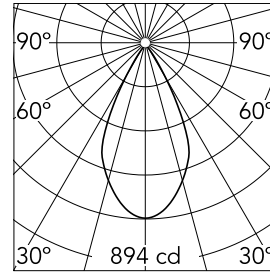

Kap Ø 145 Dali

■ 03.4420.74CDA - Black

Recessed luminaire with LED light source. Remote electronic transformer 220/240V included.

*NO TRIM
**TRIM

Main specifications

Number of heads	1	Net lumen (lm)	580
Lamp category	LED	Mountings	Ceiling recessed
Power (W)	17W	Environment	Indoor dry location
CCT (K)	3000K		
CRI	98		

Optical

Lighting type	Direct
LED type	Phosphor LED
Light distribution	Symmetric
Optical type	Flood
Beam angle (°)	52
Beam angle C90-270 (°)	52
Efficiency (lm/W)	34

Beam Angle: 52°		
h(m)	E(lx)	D(m)
1	894	0.97
2	224	1.95
3	99	2.92
4	56	3.90
5	36	4.87

Physical

Color	Black
Orientation	Fixed
Weight (kg)	0.88
Spot diameter (mm)	145

Note

Pre-installation frame. To be ordered separately.

Kap Ø 145 Dali

Installation Frame Trim
08.8491.BU

Installation Frame Trim
08.8491.GL