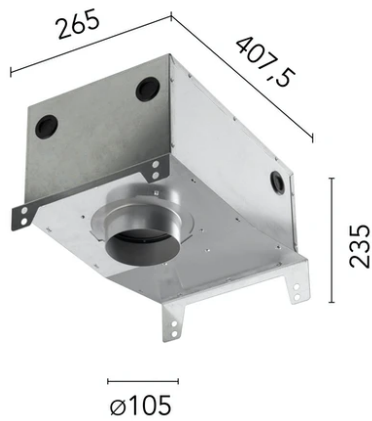

Installation Frame Trim
08.8491.BU

Installation can for concrete
08.8421.00

Installation Frame Trim
08.8491.30

Installation Frame Trim
08.8491.14