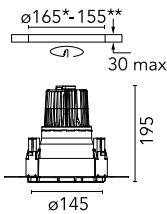

Kap Ø 145 Dali

■ 03.4420.74CDA - Black

Recessed luminaire with LED light source. Remote electronic transformer 220/240V included.

*NO TRIM
**TRIM

Main specifications

Number of heads	1	Net lumen (lm)	580
Lamp category	LED	Mountings	Ceiling recessed
Power (W)	17W	Environment	Indoor dry location
CCT (K)	3000K		
CRI	98		

Optical

Lighting type	Direct
LED type	Phosphor LED
Light distribution	Symmetric
Optical type	Flood
Beam angle (°)	52
Beam angle C90-270 (°)	52
Efficiency (lm/W)	34

Beam Angle: 52°		
h(m)	E(lx)	D(m)
1	894	0.97
2	224	1.95
3	99	2.92
4	56	3.90
5	36	4.87

Physical

Color	Black
Orientation	Fixed
Weight (kg)	0.88
Spot diameter (mm)	145

Note

Pre-installation frame. To be ordered separately.

Kap Ø 145 Dali

Installation Frame Trim
08.8491.BU

Installation Frame Trim
08.8491.GL