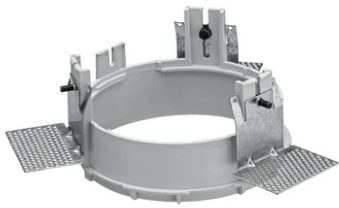

*NO TRIM
**TRIM

Kap Ø 145

■ 03.4420.74C - Black

Recessed luminaire with LED light source. Remote electronic transformer 220/240V included.

Main specifications

Number of heads	1	Net lumen (lm)	580
Lamp category	LED	Mountings	Ceiling recessed
Power (W)	17W	Environment	Indoor dry location
CCT (K)	3000K		
CRI	98		

Optical

Lighting type	Direct
LED type	Phosphor LED
Light distribution	Symmetric
Optical type	Flood
Beam angle (°)	52
Beam angle C90-270 (°)	52
Efficiency (lm/W)	34

Beam Angle: 52°		
h(m)	E(lx)	D(m)
1	894	0.97
2	224	1.95
3	99	2.92
4	56	3.90
5	36	4.87

Physical

Color	Black
Orientation	Fixed
Weight (kg)	0.88
Spot diameter (mm)	145

Note

Pre-installation frame. To be ordered separately.

Kap Ø 145

Installation Frame No Trim
08.8156.00

Installation can for concrete
08.8421.00