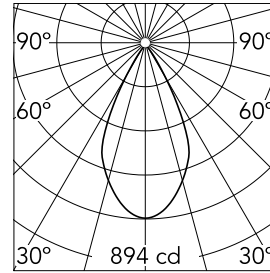

*NO TRIM
**TRIM

Kap Ø 145

■ 03.4420.74C - Black

Recessed luminaire with LED light source. Remote electronic transformer 220/240V included.

Main specifications

Number of heads	1	Net lumen (lm)	580
Lamp category	LED	Mountings	Ceiling recessed
Power (W)	17W	Environment	Indoor dry location
CCT (K)	3000K		
CRI	98		

Optical

Lighting type	Direct
LED type	Phosphor LED
Light distribution	Symmetric
Optical type	Flood
Beam angle (°)	52
Beam angle C90-270 (°)	52
Efficiency (lm/W)	34

Beam Angle: 52°		
h(m)	E(lx)	D(m)
1	894	0.97
2	224	1.95
3	99	2.92
4	56	3.90
5	36	4.87