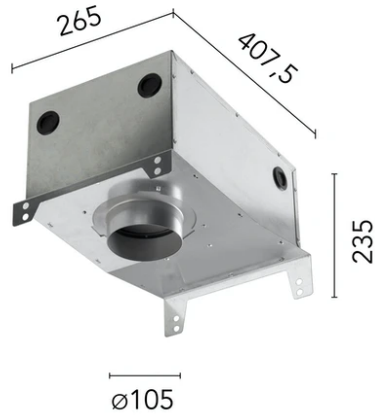

*NO TRIM
**TRIM

Kap Ø 145

■ 03.4420.74C - Black

Recessed luminaire with LED light source. Remote electronic transformer 220/240V included.

Main specifications

Number of heads	1	Net lumen (lm)	580
Lamp category	LED	Mountings	Ceiling recessed
Power (W)	17W	Environment	Indoor dry location
CCT (K)	3000K		
CRI	98		

Physical

Color	Black
Orientation	Fixed
Weight (kg)	0.88
Spot diameter (mm)	145

Note

Pre-installation frame. To be ordered separately.

Kap Ø 145

Installation Frame No Trim
08.8156.00

Installation can for concrete
08.8421.00