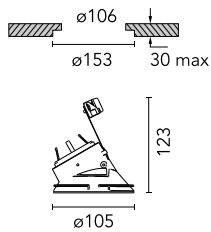

Kap Ø 105 Wall-Washer

■ 05.7141.CU - Copper

Recessed luminaire with main voltage source.

Main specifications

Lamp category	LED
Power (W)	max 50W
System power (W)	25.9
Mountings	Ceiling recessed
Environment	Indoor

Physical

Color	Copper
Orientation	Fixed
Recessed depth (mm)	155
Weight (kg)	0,21
Spot diameter (mm)	105

Note

Not suitable for lens accessories.

Kap Ø 105 Wall-Washer

Installation frame No Trim
08.0132.00