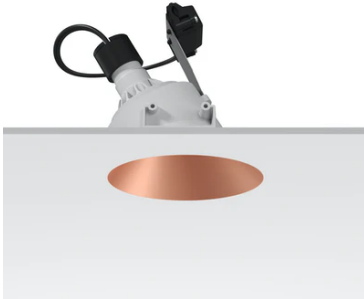

Kap Ø 105 Wall-Washer

■ 05.7141.CU - Copper

Recessed luminaire with main voltage source.

Main specifications

Lamp category	LED
Power (W)	max 50W
System power (W)	25.9
Mountings	Ceiling recessed
Environment	Indoor

Physical

Color	Copper
Orientation	Fixed
Recessed depth (mm)	155
Weight (kg)	0,21
Spot diameter (mm)	105

Note

Not suitable for lens accessories.

Kap Ø 105 Wall-Washer

Installation frame No Trim
08.0132.00