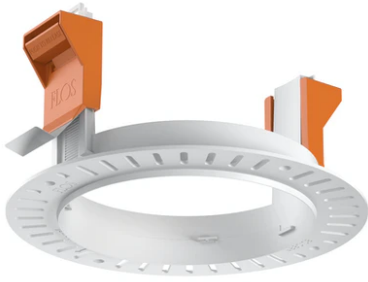

Kap Ø 105 Wall-Washer

■ 05.7141.CU - Copper

Recessed luminaire with main voltage source.

Main specifications

Lamp category	LED
Power (W)	max 50W
System power (W)	25.9
Mountings	Ceiling recessed
Environment	Indoor

Physical

Color	Copper
Orientation	Fixed
Recessed depth (mm)	155
Weight (kg)	0,21
Spot diameter (mm)	105

Note

Not suitable for lens accessories.

Kap Ø 105 Wall-Washer

Installation frame No Trim
08.0132.00