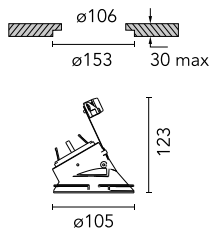

Kap Ø 105 Wall-Washer

■ 05.7141.BU - Blue

Recessed luminaire with main voltage source.

Main specifications

Lamp category	LED
Power (W)	max 50W
System power (W)	25.9
Mountings	Ceiling recessed
Environment	Indoor

Physical

Color	Blue
Orientation	Fixed
Recessed depth (mm)	155
Weight (kg)	0,21
Spot diameter (mm)	105

Note

Not suitable for lens accessories.

Kap Ø 105 Wall-Washer

Installation frame No Trim
08.0132.00