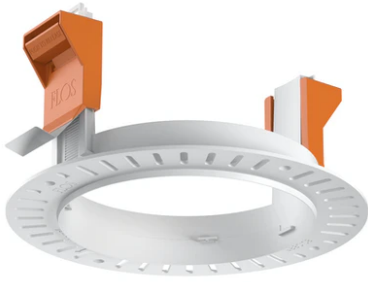

Kap Ø 105 Wall-Washer

■ 05.7141.BU - Blue

Recessed luminaire with main voltage source.

Main specifications

Lamp category	LED
Power (W)	max 50W
System power (W)	25.9
Mountings	Ceiling recessed
Environment	Indoor

Physical

Color	Blue
Orientation	Fixed
Recessed depth (mm)	155
Weight (kg)	0,21
Spot diameter (mm)	105

Note

Not suitable for lens accessories.

Kap Ø 105 Wall-Washer

Installation frame No Trim
08.0132.00