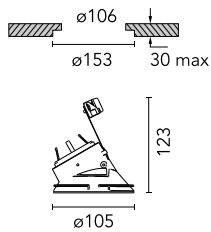

Kap Ø 105 Wall-Washer

05.7141.B1 - White

Recessed luminaire with main voltage source.

Main specifications

Lamp category	LED
Power (W)	max 50W
System power (W)	25.9
Mountings	Ceiling recessed
Environment	Indoor dry location

Physical

Color	White
Orientation	Fixed
Recessed depth (mm)	155
Weight (kg)	0,21
Spot diameter (mm)	105

Note

Not suitable for lens accessories.

Kap Ø 105 Wall-Washer

Installation frame No Trim
08.0132.00