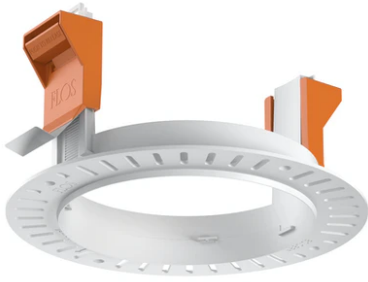

Kap Ø 105 Wall-Washer

05.7141.B1 - White

Recessed luminaire with main voltage source.

Main specifications

Lamp category	LED
Power (W)	max 50W
System power (W)	25.9
Mountings	Ceiling recessed
Environment	Indoor dry location

Physical

Color	White
Orientation	Fixed
Recessed depth (mm)	155
Weight (kg)	0,21
Spot diameter (mm)	105

Note

Not suitable for lens accessories.

Kap Ø 105 Wall-Washer

Installation frame No Trim
08.0132.00