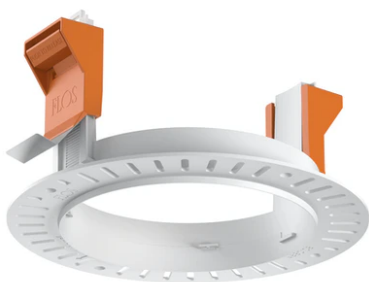

Kap Ø 105 Wall-Washer

■ 05.7120.CU - Copper

Recessed luminaire with LED light source. Remote electronic transformer 220/240V not included. Pre-installation frame. To be ordered separately.

Recessed luminaire with LED light source. Remote electronic transformer 220/240V not included. Pre-installation frame. To be ordered separately.

Main specifications

Number of heads	1	CRI	90
Lamp category	LED	Mountings	Ceiling recessed
Power (W)	23W	Environment	Indoor
System power (W)	25.9		
CCT (K)	2700K		

Optical

Lighting type	Direct
LED type	LED array
Light distribution	Asymmetric
Optical type	Wall-washer
Beam angle (°)	26
Beam angle C90-270 (°)	33

Beam Angle: 26°

h(m)	E(lx)	D(m)
1	4671	0.58
2	1168	1.15
3	519	1.73
4	292	2.31
5	187	2.89

Luminous flux luminaire
1621 lm (EXTREME CUT OFF)

Electrical

Voltage (V)	34	Emergency	Without
Current (mA)	650	Insulation class	III
Dimmable	Yes		
Driver	Remote		
Driver type	Electronic, Electronic dimmable, Electronic dimmable 1-10V, Electronic dimmable DALI		

Physical

Color	Copper
Orientation	Fixed
Recessed depth (mm)	134
Weight (kg)	0,5
Spot diameter (mm)	105

Kap Ø 105 Wall-Washer

Installation frame No Trim
08.0132.00

Non dimmable continuous current power supply. 15-30W, 220/240V -50/60Hz with power current selected through adjustable switch. 350mA – 15W / 400mA – 17W / 450mA – 19W / 500mA – 22W / 550mA – 24W / 600mA – 26W / 650mA – 28W / 700mA – 30W no regulable
60.9592