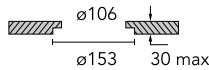

Main specifications

Number of heads	1	CRI	90
Lamp category	LED	Mountings	Ceiling recessed
Power (W)	23W	Environment	Indoor
System power (W)	25.9		
CCT (K)	2700K		

Optical

Lighting type	Direct
LED type	LED array
Light distribution	Asymmetric
Optical type	Wall-washer
Beam angle (°)	26
Beam angle C90-270 (°)	33

Physical

Color	Copper
Orientation	Fixed
Recessed depth (mm)	134
Weight (kg)	0,5
Spot diameter (mm)	105

Kap Ø 105 Wall-Washer

Installation frame No Trim
08.0132.00

Non dimmable continuous current power supply. 15-30W, 220/240V -50/60Hz with power current selected through adjustable switch. 350mA – 15W / 400mA – 17W / 450mA – 19W / 500mA – 22W / 550mA – 24W / 600mA – 26W / 650mA – 28W / 700mA – 30W no regulable
60.9592