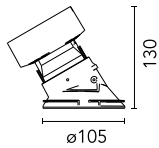

Main specifications

Number of heads	1	CRI	90
Lamp category	LED	Mountings	Ceiling recessed
Power (W)	23W	Environment	Indoor
System power (W)	25.9		
CCT (K)	2700K		

Optical

Lighting type	Direct
LED type	LED array
Light distribution	Asymmetric
Optical type	Wall-washer
Beam angle (°)	26
Beam angle C90-270 (°)	33

Physical

Color	Copper
Orientation	Fixed
Recessed depth (mm)	134
Weight (kg)	0,5
Spot diameter (mm)	105

Kap Ø 105 Wall-Washer

Installation frame No Trim
08.0132.00

Non dimmable continuous current power supply. 15-30W, 220/240V -50/60Hz with power current selected through adjustable switch. 350mA – 15W / 400mA – 17W / 450mA – 19W / 500mA – 22W / 550mA – 24W / 600mA – 26W / 650mA – 28W / 700mA – 30W no regulable
60.9592