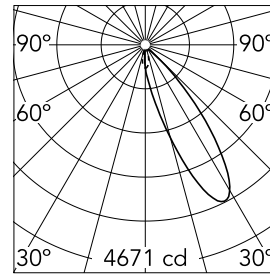

Main specifications

Number of heads	1	CRI	90
Lamp category	LED	Mountings	Ceiling recessed
Power (W)	23W	Environment	Indoor
System power (W)	25.9		
CCT (K)	2700K		

Optical

Lighting type	Direct
LED type	LED array
Light distribution	Asymmetric
Optical type	Wall-washer
Beam angle (°)	26
Beam angle C90-270 (°)	33

Physical

Color	Copper
Orientation	Fixed
Recessed depth (mm)	134
Weight (kg)	0,5
Spot diameter (mm)	105

Kap Ø 105 Wall-Washer

Installation frame No Trim
08.0132.00

Non dimmable continuous current power supply. 15-30W, 220/240V -50/60Hz with power current selected through adjustable switch. 350mA – 15W / 400mA – 17W / 450mA – 19W / 500mA – 22W / 550mA – 24W / 600mA – 26W / 650mA – 28W / 700mA – 30W no regulable
60.9592