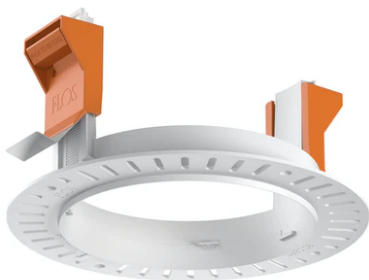

Kap Ø 105 Fixed Optic Spot

■ 05.7105.BU - Blue

Recessed luminaire with LED light source. Remote transformer not included. Pre-installation frame. To be ordered separately. Diffusing lens included.

Main specifications

Number of heads	1	CRI	90
Lamp category	LED	Net lumen (lm)	2235
Power (W)	25.9W	Mountings	Ceiling recessed
System power (W)	25.9	Environment	Indoor
CCT (K)	3000K		

Optical

Lighting type	Direct
LED type	LED array
Light distribution	Symmetric
Optical type	Spot
Beam angle (°)	17
Beam angle C90-270 (°)	17
Efficiency (lm/W)	86

Beam Angle: 17°

h(m)	E(lx)	D(m)
1	14485	0.29
2	3621	0.59
3	1609	0.88
4	905	1.18
5	579	1.47

Luminous flux luminaire
2235 lm (EXTREME CUT OFF)

Electrical

Voltage (V)	34	Emergency	Without
Current (mA)	650	Insulation class	III
Dimmable	Yes		
Driver	Remote		
Driver type	Electronic, Electronic dimmable, Electronic dimmable 1-10V, Electronic dimmable DALI		

Physical

Color	Blue
Orientation	Fixed
Recessed depth (mm)	150
Weight (kg)	0,48
Spot diameter (mm)	105

Kap Ø 105 Fixed Optic Spot

Installation frame No Trim
08.0132.00

Non dimmable continuous current power supply. 15-30W, 220/240V -50/60Hz with power current selected through adjustable switch. 350mA – 15W / 400mA – 17W / 450mA – 19W / 500mA – 22W / 550mA – 24W / 600mA – 26W / 650mA – 28W / 700mA – 30W no regulable
60.9592