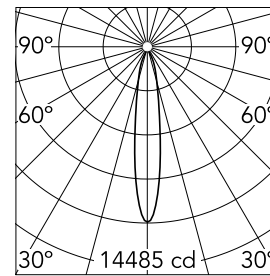

Number of heads	1	CRI	90
Lamp category	LED	Net lumen (lm)	2235
Power (W)	25.9W	Mountings	Ceiling recessed
System power (W)	25.9	Environment	Indoor
CCT (K)	3000K		

Optical

Lighting type	Direct
LED type	LED array
Light distribution	Symmetric
Optical type	Spot
Beam angle (°)	17
Beam angle C90-270 (°)	17
Efficiency (lm/W)	86

Beam Angle: 17°

h(m)	E(lx)	D(m)
1	14485	0.29
2	3621	0.59
3	1609	0.88
4	905	1.18
5	579	1.47

Luminous flux luminaire
2235 lm (EXTREME CUT OFF)

Electrical

Voltage (V)	34	Emergency	Without
Current (mA)	650	Insulation class	III
Dimmable	Yes		
Driver	Remote		
Driver type	Electronic, Electronic dimmable, Electronic dimmable 1-10V, Electronic dimmable DALI		

Physical

Color	Blue
Orientation	Fixed
Recessed depth (mm)	150
Weight (kg)	0,48
Spot diameter (mm)	105

Kap Ø 105 Fixed Optic Spot

Installation frame No Trim
08.0132.00

Non dimmable continuous current power supply. 15-30W, 220/240V -50/60Hz with power current selected through adjustable switch. 350mA – 15W / 400mA – 17W / 450mA – 19W / 500mA – 22W / 550mA – 24W / 600mA – 26W / 650mA – 28W / 700mA – 30W no regulable
60.9592