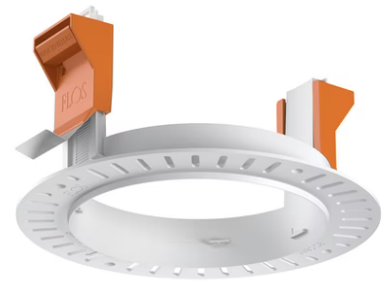

Kap Ø 105 Fixed Optic Spot

■ 05.7100.GL - Gold

Recessed luminaire with LED light source. Remote transformer not included. Pre-installation frame. To be ordered separately. Diffusing lens included.

Main specifications

Number of heads	1	CRI	90
Lamp category	LED	Net lumen (lm)	1651
Power (W)	22.8W	Mountings	Ceiling recessed
System power (W)	25.9	Environment	Indoor dry location
CCT (K)	2700K		

Optical

Lighting type	Direct
LED type	LED array
Light distribution	Symmetric
Optical type	Spot
Beam angle (°)	17
Beam angle C90-270 (°)	17
UGRL	6
Efficiency (lm/W)	63

Beam Angle: 17°

h(m)	E(lx)	D(m)
1	10799	0.29
2	2700	0.59
3	1200	0.88
4	675	1.17
5	432	1.47

Luminous flux luminaire
1651 lm (EXTREME CUT OFF)

Electrical

Voltage (V)	34	Emergency	Without
Current (mA)	650	Insulation class	III
Dimmable	Yes		
Driver	Remote excluded		
Driver type	Non Dimmable, Dimmable DALI 2, Dimmable Casambi, Dimmable 1-10V		

Physical

Color	Gold	Lifespan (L70 B10)	L80B50
Orientation	Fixed		
Recessed depth (mm)	150		
Weight (kg)	0.48		
Spot diameter (mm)	105		

Kap Ø 105 Fixed Optic Spot

Continuous current supply source 240V – 50/60Hz with dimmable DALI 2, push dimming. 300mA-16W / 350mA-18W / 400mA-21W / 500mA-27W / 600mA-32W / 650mA-35W
700/750/800/900/950/1000/1050mA-38W
60.9186