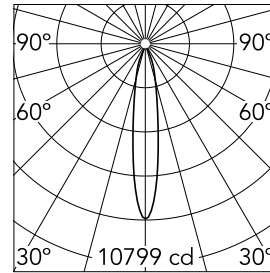

Number of heads	1	CRI	90
Lamp category	LED	Net lumen (lm)	1651
Power (W)	22.8W	Mountings	Ceiling recessed
System power (W)	25.9	Environment	Indoor dry location
CCT (K)	2700K		

Optical

Lighting type	Direct
LED type	LED array
Light distribution	Symmetric
Optical type	Spot
Beam angle (°)	17
Beam angle C90-270 (°)	17
UGRL	6
Efficiency (lm/W)	63

Physical

Color	Gold	Lifespan (L70 B10)	L80B50
Orientation	Fixed		
Recessed depth (mm)	150		
Weight (kg)	0.48		
Spot diameter (mm)	105		

Kap Ø 105 Fixed Optic Spot

Continuous current supply source 240V – 50/60Hz with dimmable DALI 2, push dimming. 300mA-16W / 350mA-18W / 400mA-21W / 500mA-27W / 600mA-32W / 650mA-35W
700/750/800/900/950/1000/1050mA-38W
60.9186