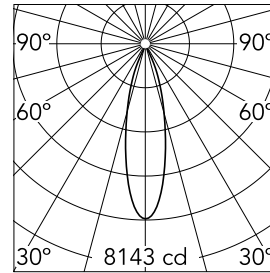

### Main specifications

Number of heads	1	CRI	90
Lamp category	LED	Net lumen (lm)	2026
Power (W)	25.9W	Mountings	Ceiling recessed
System power (W)	25.9	Environment	Indoor dry location
CCT (K)	3000K		

### Optical

Lighting type	Direct
LED type	LED array
Light distribution	Symmetric
Optical type	Medium
Beam angle (°)	26
Beam angle C90-270 (°)	26
Efficiency (lm/W)	78

Beam Angle: 26°

h(m)	E(lx)	D(m)
1	8143	0.46
2	2036	0.93
3	905	1.39
4	509	1.86
5	326	2.32

### Physical

Color	Gold
Orientation	Fixed
Recessed depth (mm)	150
Weight (kg)	0,48
Spot diameter (mm)	105