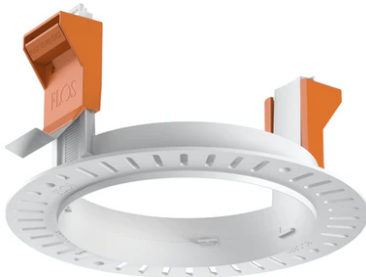

Installation frame No Trim
08.0132.00

Continuous current power supply, dimmable Casambi 220/240V-50/60Hz, 300mA-16W / 350mA-18,5W / 400mA-21,5W / 450mA-24W / 500mA-27W / 600mA-32W / 650mA-35W / 700mA-36W / 750/800/900/1000/1050mA – 38W
60.9207