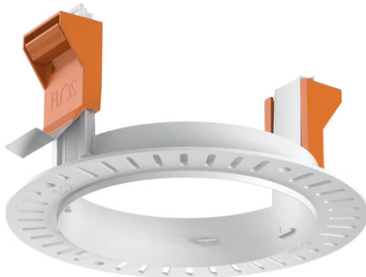

Installation frame No Trim
08.0132.00

Continuous current power supply, 0/1-10V dimmable, 220/240V – 50/60Hz, 300mA-16W / 350mA-18W / 400mA-21W / 500mA-27W / 600mA-32W / 650mA-35W / 700/750/800/900/950/1000/1050mA-36W
60.9439