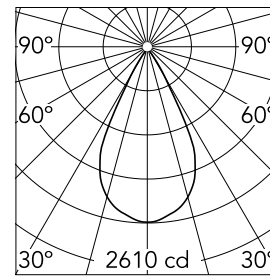

### Main specifications

Number of heads	1	CRI	90
Lamp category	LED	Net lumen (lm)	1753
Power (W)	25.9W	Mountings	Ceiling recessed
System power (W)	25.9	Environment	Indoor dry location
CCT (K)	2700K		

### Optical

Lighting type	Direct
LED type	LED array
Light distribution	Symmetric
Optical type	Flood
Beam angle (°)	53
Beam angle C90-270 (°)	53
Efficiency (lm/W)	67

Beam Angle:	53°	
	h(m)	E(lx) D(m)
	1	2610 1.01
	2	652 2.01
	3	290 3.02
	4	163 4.03
	5	104 5.04

### Physical

Color	Blue
Orientation	Fixed
Recessed depth (mm)	150
Weight (kg)	0,48
Spot diameter (mm)	105