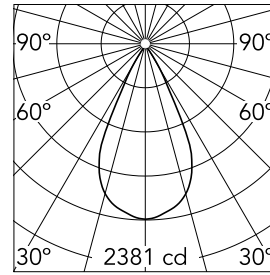

### Main specifications

Number of heads	1	CRI	90
Lamp category	LED	Net lumen (lm)	1497
Power (W)	25.9W	Mountings	Ceiling recessed
System power (W)	25.9	Environment	Indoor dry location
CCT (K)	2700K		

### Optical

Lighting type	Direct
LED type	LED array
Light distribution	Symmetric
Optical type	Flood
Beam angle (°)	51
Beam angle C90-270 (°)	51
Efficiency (lm/W)	57

Beam Angle: 51°

h(m)	E(lx)	D(m)
1	2381	0.95
2	595	1.91
3	265	2.86
4	149	3.82
5	95	4.77

### Physical

Color	Black
Orientation	Fixed
Recessed depth (mm)	150
Weight (kg)	0,48
Spot diameter (mm)	105