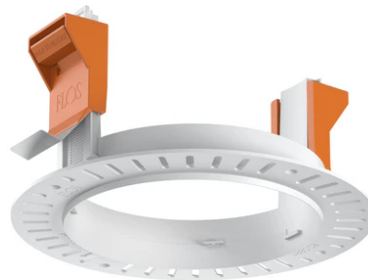

Installation frame No Trim
08.0132.00