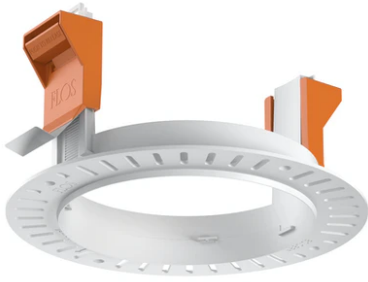

Kap Ø 105 Fixed

■ 05.7131.GL - Gold

Recessed luminaire with main voltage source.

Main specifications

Lamp category	LED
Power (W)	max 50W
System power (W)	25.9
Mountings	Ceiling recessed
Environment	Indoor dry location

Optical

Lighting type	Direct
Lamp type	PAR16
Light distribution	Symmetric

Electrical

Frequency (Hz)	50/60
Voltage (V)	230
Lamp holder	GZ10
Emergency	Without
Insulation class	II

Physical

Color	Gold
Orientation	Fixed
Recessed depth (mm)	155
Weight (kg)	0,23
Spot diameter (mm)	105

Note

Not suitable for lens accessories.

Kap Ø 105 Fixed

Installation frame No Trim
08.0132.00