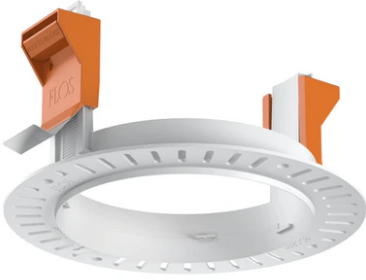

Kap Ø 105 Fixed

■ 05.7131.74 - Black

Recessed luminaire with main voltage source.

Main specifications

Lamp category	LED
Power (W)	max 50W
System power (W)	25.9
Mountings	Ceiling recessed
Environment	Indoor dry location

Optical

Lighting type	Direct
Lamp type	PAR16
Light distribution	Symmetric

Electrical

Frequency (Hz)	50/60
Voltage (V)	230
Lamp holder	GZ10
Emergency	Without
Insulation class	II

Physical

Color	Black
Orientation	Fixed
Recessed depth (mm)	155
Weight (kg)	0,23
Spot diameter (mm)	105

Note

Not suitable for lens accessories.

Kap Ø 105 Fixed

Installation frame No Trim
08.0132.00