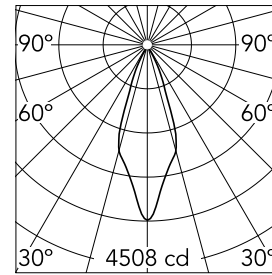

Main specifications

Number of heads	1	CRI	90
Lamp category	LED	Net lumen (lm)	1677
Power (W)	23W	Mountings	Ceiling recessed
System power (W)	25.9	Environment	Indoor dry location
CCT (K)	3000K		

Optical

Lighting type	Direct
LED type	LED array
Light distribution	Symmetric
Optical type	Flood
Beam angle (°)	37
Beam angle C90-270 (°)	37
Efficiency (lm/W)	43

Beam Angle: 37°

	h(m)	E(lx)	D(m)
1	4508	0.67	
2	1127	1.33	
3	501	2.00	
4	282	2.67	
5	180	3.34	

Luminous flux luminaire
1677 lm (EXTREME CUT OFF)

Electrical

Voltage (V)	34	Emergency	Without
Current (mA)	650	Insulation class	III
Dimmable	Yes		
Driver	Remote excluded		