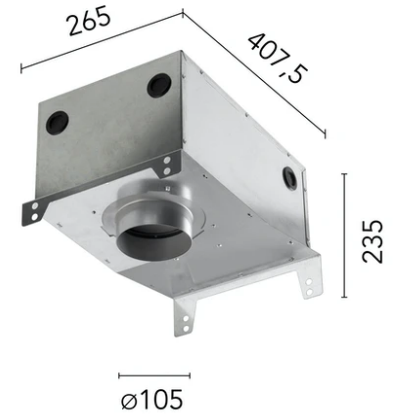

Kap Ø 105 Deep

■ 05.7157.GL - Gold

Recessed luminaire with LED light source. Remote electronic transformer 220/240V not included. Pre-installation frame. To be ordered separately.

Recessed luminaire with LED light source. Remote electronic transformer 220/240V not included. Pre-installation frame. To be ordered separately.

Main specifications

Number of heads	1	CRI	90
Lamp category	LED	Net lumen (lm)	1677
Power (W)	23W	Mountings	Ceiling recessed
System power (W)	25.9	Environment	Indoor dry location
CCT (K)	3000K		

Optical

Lighting type	Direct
LED type	LED array
Light distribution	Symmetric
Optical type	Flood
Beam angle (°)	37
Beam angle C90-270 (°)	37
Efficiency (lm/W)	43

Beam Angle: 37°

	h(m)	E(lx)	D(m)
1	4508	0.67	
2	1127	1.33	
3	501	2.00	
4	282	2.67	
5	180	3.34	

Luminous flux luminaire
1677 lm (EXTREME CUT OFF)

Electrical

Voltage (V)	34	Emergency	Without
Current (mA)	650	Insulation class	III
Dimmable	Yes		
Driver	Remote excluded		

Driver type

Non Dimmable,
Dimmable DALI
2, Dimmable
Casambi,
Dimmable 1-10V

Physical

Color	Gold
Orientation	Fixed
Recessed depth (mm)	190
Weight (kg)	0,48
Spot diameter (mm)	106

Kap Ø 105 Deep

Continuous current power supply, 0/1-10V dimmable, 220/240V – 50/60Hz, 300mA-16W / 350mA-18W / 400mA-21W / 500mA-27W / 600mA-32W / 650mA-35W / 700/750/800/900/950/1000/1050mA-36W
60.9439