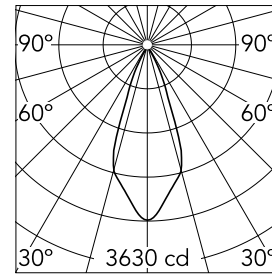

Main specifications

| | | | |
|-------------------------|-------|-----------------------|---------------------|
| Number of heads | 1 | CRI | 90 |
| Lamp category | LED | Net lumen (lm) | 1461 |
| Power (W) | 23W | Mountings | Ceiling recessed |
| System power (W) | 25.9 | Environment | Indoor dry location |
| CCT (K) | 3000K | | |

Optical

| | |
|-------------------------------|-----------|
| Lighting type | Direct |
| LED type | LED array |
| Light distribution | Symmetric |
| Optical type | Flood |
| Beam angle (°) | 39 |
| Beam angle C90-270 (°) | 39 |
| Efficiency (lm/W) | 30 |

Beam Angle: 39°

| h(m) | E(lx) | D(m) |
|------|-------|------|
| 1 | 3630 | 0.71 |
| 2 | 907 | 1.42 |
| 3 | 403 | 2.13 |
| 4 | 227 | 2.84 |
| 5 | 145 | 3.55 |

Luminous flux luminaire
1461 lm (EXTREME CUT OFF)