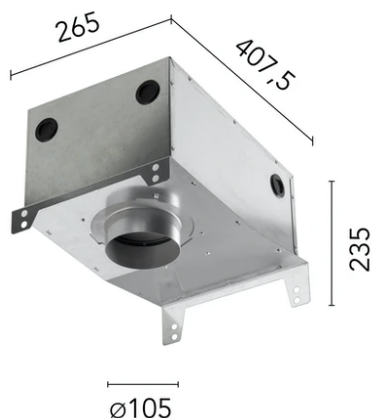

Installation can for concrete
08.8420.00

Continuous current power supply, dimmable Casambi 220/240V-50/60Hz, 300mA-16W / 350mA-18,5W / 400mA-21,5W / 450mA-24W / 500mA-27W / 600mA-32W / 650mA-35W / 700mA-36W / 750/800/900/1000/1050mA – 38W
60.9207

Installation frame No Trim
08.9104.00