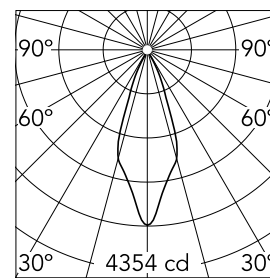

Kap Ø 105 Deep

05.7157.B1 - White

Recessed luminaire with LED light source. Remote electronic transformer 220/240V not included. Pre-installation frame. To be ordered separately.

Recessed luminaire with LED light source. Remote electronic transformer 220/240V not included. Pre-installation frame. To be ordered separately.

Main specifications

Number of heads	1	CRI	90
Lamp category	LED	Net lumen (lm)	1795
Power (W)	23W	Mountings	Ceiling recessed
System power (W)	25.9	Environment	Indoor dry location
CCT (K)	3000K		

Optical

Lighting type	Direct
LED type	LED array
Light distribution	Symmetric
Optical type	Flood
Beam angle (°)	37
Beam angle C90-270 (°)	37
Efficiency (lm/W)	48