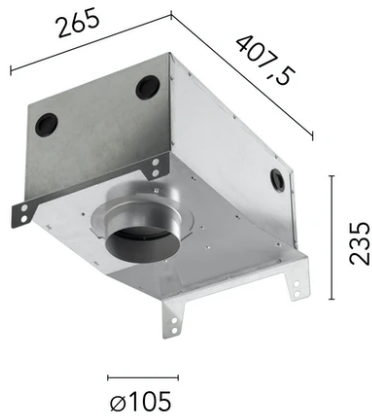

Kap Ø 105 Deep

■ 05.7157.74 - Black

Recessed luminaire with LED light source. Remote electronic transformer 220/240V not included. Pre-installation frame. To be ordered separately.

Recessed luminaire with LED light source. Remote electronic transformer 220/240V not included. Pre-installation frame. To be ordered separately.

Main specifications

Number of heads	1	CRI	90
Lamp category	LED	Net lumen (lm)	1438
Power (W)	23W	Mountings	Ceiling recessed
System power (W)	25.9	Environment	Indoor dry location
CCT (K)	3000K		

Optical

Lighting type	Direct
LED type	LED array
Light distribution	Symmetric
Optical type	Flood
Beam angle (°)	40
Beam angle C90-270 (°)	40
Efficiency (lm/W)	30

Beam Angle: 40°

h(m)	E(lx)	D(m)
1	3289	0.73
2	822	1.46
3	365	2.19
4	206	2.92
5	132	3.65

Luminous flux luminaire
1438 lm (EXTREME CUT OFF)

Electrical

Voltage (V)	34	Emergency	Without
Current (mA)	650	Insulation class	III
Dimmable	Yes		
Driver	Remote excluded		

Driver type

Non Dimmable,
Dimmable DALI
2, Dimmable
Casambi,
Dimmable 1-10V

Physical

Color	Black
Orientation	Fixed
Recessed depth (mm)	190
Weight (kg)	0,48
Spot diameter (mm)	106

Kap Ø 105 Deep

Installation can for concrete
08.8420.00