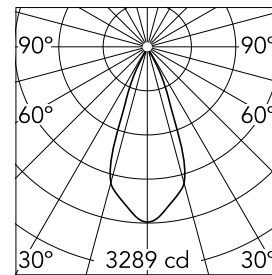

Main specifications

Number of heads	1	CRI	90
Lamp category	LED	Net lumen (lm)	1438
Power (W)	23W	Mountings	Ceiling recessed
System power (W)	25.9	Environment	Indoor dry location
CCT (K)	3000K		

Optical

Lighting type	Direct
LED type	LED array
Light distribution	Symmetric
Optical type	Flood
Beam angle (°)	40
Beam angle C90-270 (°)	40
Efficiency (lm/W)	30